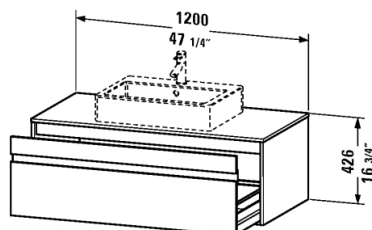

**Vanity unit wall-mounted # KT669601414**

| &lt; 47 1/4" Inch &gt; |

Vanity unit wall-mounted	Dimension	Weight	Order number
1 pull-out compartment, countertop including one cut-out, for 1 above-counter basin central			
<b>Colors</b>			
M14 Terra (Decor) M18 White Matt M22 White High Gloss (Decor) M31 Pine Silver (Decor) M43 Basalt Matt (Decor) M49 Graphite Matt (Decor) M51 Pine Terra (Decor) M52 European Oak (Decor) M53 Chestnut Dark (Decor) M73 Ticino Cherry Tree (Decor) M79 Natural Walnut (Decor)			
<b>Variant</b>			
	47 1/4" x 21 5/8" Inch		KT669601414
<b>Suitable products</b>			
Above-counter basin ground, without overflow, with tap platform, fixings included, 19 5/8" x 19 5/8" Inch	19 5/8" x 19 5/8" Inch		032050
Above-counter basin ground, with overflow, with tap platform, fixings included, 16 1/2" x 16 1/2" Inch	16 1/2" x 16 1/2" Inch		032042
Washbowl ground, cUPC listed, without overflow, fixings included, without tap platform, 22 7/8" x 16 3/8" Inch	22 7/8" x 16 3/8" Inch		031758
Washbowl with overflow, cUPC listed, without tap platform, fixings included, 19 1/2" x 13 3/4" Inch	19 1/2" x 13 3/4" Inch		033550
Washbowl with overflow, cUPC listed, without tap platform, overflow clip Chrome included, Ø 13" Inch	Ø 13" Inch		040833
Washbowl with overflow, cUPC listed, without tap platform, overflow clip Chrome included, fixings included, Ø 20 7/8" Inch	Ø 20 7/8" Inch		040853
Washbowl ground, cUPC listed, without overflow, without tap platform, fixings included, Ø 18 1/8" Inch	Ø 18 1/8" Inch		044546
Washbowl ground, cUPC listed, with overflow, without tap platform, overflow clip Chrome included, fixings included, Ø 20 7/8" Inch	Ø 20 7/8" Inch		044753
Washbasin ground with tap platform, fixings included, 23 5/8" x 18 1/4" Inch	23 5/8" x 18 1/4" Inch		045460
Washbasin ground cUPC listed, with tap platform, fixings included, 39 3/8" x 18 1/2" Inch	39 3/8" x 18 1/2" Inch		045410