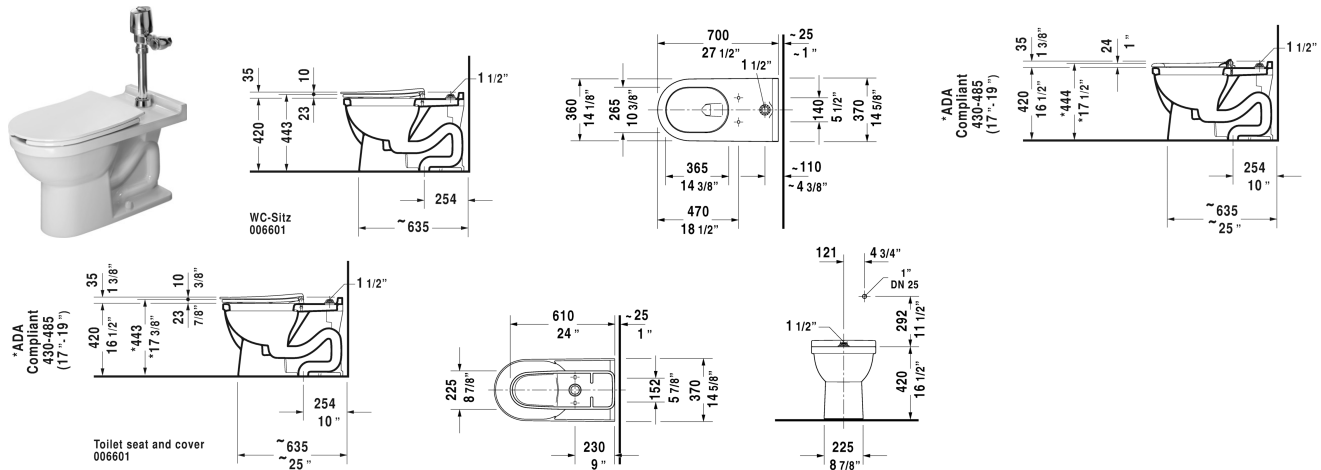

Starck 3 Toilet floor standing # 2165010000

< 14 5/8" Inch >

Toilet floor standing	Dimension	Weight	Order number
US-version toilet, visible inlet, syphonic, comfort height 16 1/2", includes inlet spud 1 1/2", vertical outlet, cUPC listed, 1.28 gpf			
Colors			
00 White			
Variant			
●	14 5/8" x 27 1/2" Inch	62.8 lb	2165010000
Mounting set for One-piece and Two-piece toilets, 1/2", US-version		1.1 lb	001417
Suitable products			
Toilet seat ring elongated, open front, hinges plastic, without slow close,			006431
Toilet seat and cover open front, elongated, hinges stainless steel, without slow close,			006601
Toilet seat ring open front, elongated, hinges stainless steel, without slow close,			006211

All drawings contain the necessary measurements which are subject to standard tolerances. They are stated in inch & mm and are non-binding. Exact measurements, in particular for customized installation scenarios, can only be taken from the finished ceramic piece.