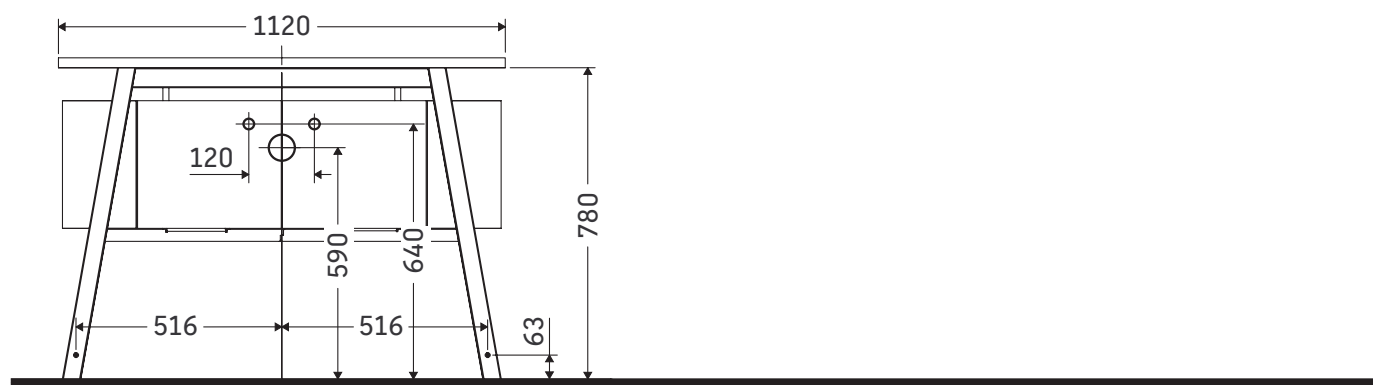

Cape Cod

CC 9533

Mounting instructions

Instructions for use

The bathroom furniture range complies with the standards and guidelines applicable at the time of delivery and is designed for use in bathrooms. Direct contact with water should be avoided, for example, when showering.