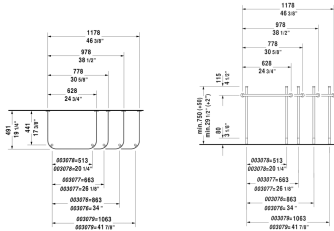

Metal console # 0030771000

|< 26 1/8" Inch >|

Metal console	Dimension	Weight	Order number
height adjustable +2", Chrome, for washbasin # 231880			
Colors			
10 Chrome			
Variant			
	26 1/8" x 19 1/4" Inch	7.7 lb	0030771000
Suitable products			
Furniture washbasin with overflow, with tap platform, overflow clip Chrome included, fixings included	31 1/2" x 19 7/8" Inch	57.1 lb	231880
Furniture washbasin with overflow, with tap platform, overflow clip Chrome included, fixings included, 31 1/2" x 19 7/8" Inch	31 1/2" x 19 7/8" Inch		231880

All drawings contain the necessary measurements which are subject to standard tolerances. They are stated in inch & mm and are non-binding. Exact measurements, in particular for customized installation scenarios, can only be taken from the finished ceramic piece.