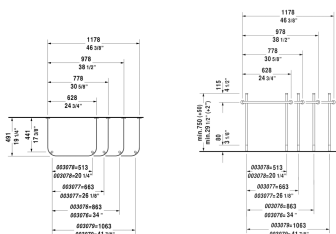

Metal console # 0030761000

Metal console	Dimension	Weight	Order number
height adjustable +2", Chrome, for washbasin # 231810			
Colors			
10 Chrome			
Variant			
		7.9 lb	0030761000
Furniture washbasin with overflow, with tap platform, overflow clip Chrome included, fixings included	39 3/8" x 19 7/8" Inch	59.5 lb	231810
Suitable products			
Furniture washbasin with overflow, with tap platform, overflow clip Chrome included, fixings included, 39 3/8" x 19 7/8" Inch	39 3/8" x 19 7/8" Inch		231810

All drawings contain the necessary measurements which are subject to standard tolerances. They are stated in inch & mm and are non-binding. Exact measurements, in particular for customized installation scenarios, can only be taken from the finished ceramic piece.