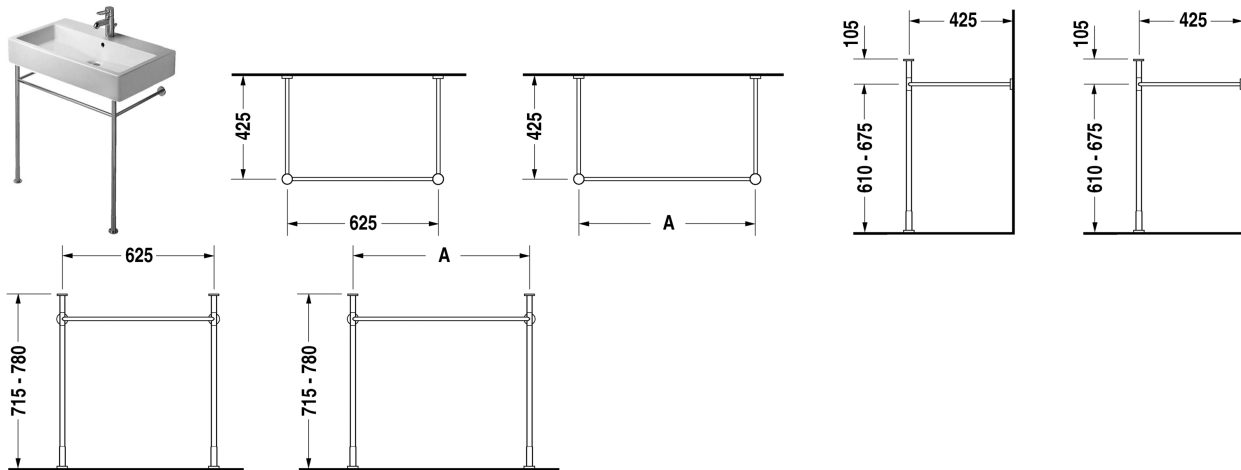

Metal console # 0030751000

Metal console	Dimension	Weight	Order number
height adjustable +2", for washbasin # 045470			
Colors			
10 Chrome			
Variant			
		6.2 lb	0030751000
Furniture washbasin cUPC listed, with tap platform, fixings included	27 1/2" x 18 1/2" Inch	46.1 lb	045470
Suitable products			
Furniture washbasin cUPC listed, with tap platform, fixings included, 27 1/2" x 18 1/2" Inch	27 1/2" x 18 1/2" Inch		045470

All drawings contain the necessary measurements which are subject to standard tolerances. They are stated in inch & mm and are non-binding. Exact measurements, in particular for customized installation scenarios, can only be taken from the finished ceramic piece.