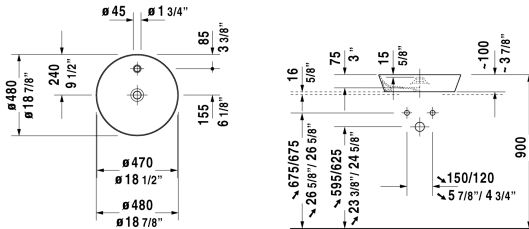

**Washbowl # 232848**

| < ø 18 7/8" Inch > |

Washbowl	Dimension	Weight	Order number
with interior tap platform, without overflow, fixings included, ø 18 7/8" Inch			
<b>Colors</b>			
00 White			
<b>Variant</b>			
Sanitary ceramics with the special WonderGliss surface finish will remain clean and attractive-looking for a long time to come. When ordering WonderGliss please add a "1" as eleventh digit to the model number.			
Design Siphon		3.3 lb	005036
Slotted waste	2" Inch	0.7 lb	005024
<b>Suitable products</b>			
Vanity unit floor standing 1 console, 1 furniture with doors and shelf elements laterally, 44 1/8" x 22 1/2" Inch	44 1/8" x 22 1/2" Inch		CC9533
Vanity unit floor standing 1 console, 1 shelf below, 44 1/8" x 22 1/2" Inch	44 1/8" x 22 1/2" Inch		CC9532

All drawings contain the necessary measurements which are subject to standard tolerances. They are stated in inch & mm and are non-binding. Exact measurements, in particular for customized installation scenarios, can only be taken from the finished ceramic piece.