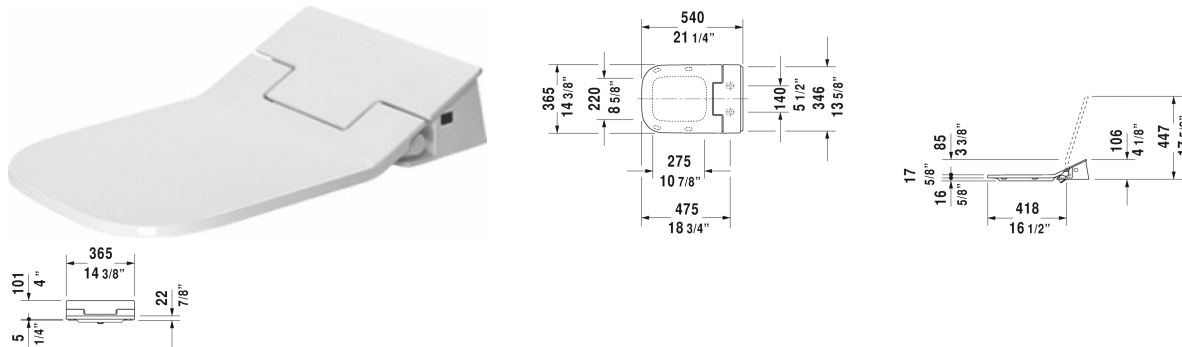

SensoWash® Slim SensoWash® Slim shower-toilet seat for Happy D.2* # 611300001001300

| < 14 3/8" Inch > |

SensoWash® Slim shower-toilet seat for Happy D.2*	Dimension	Weight	Order number
rear-, front and oscillating wash, individual adjustment of water temperature, spray wand position and water spray intensity, with slow close, night light, remote control included, locking function via remote control, self-cleaning wand, on / off-button, with concealed connections, automatic drainage in periods of prolonged disuse, seat and lid easily removable with one hand			
Colors			
00 White			
Variant			
AC 100-120V, 50-60 Hz	14 3/8" x 21 1/4" Inch	12.1 lb	611300001001300
Infobox			
Install a water water softener with water hardness ≥ 2.4 mmol/l ($\geq 14^\circ$ dH or 24° fH).			
Suitable products			
Toilet wall-mounted Duravit Rimless for SensoWash® rimless, washdown model, only in combination with SensoWash, connecting elements for SensoWash with concealed connections included, Durafix included, cUPC® listed*, 14 3/8" x 24 3/8" Inch	14 3/8" x 24 3/8" Inch		255059
Two-piece toilet Duravit Rimless for SensoWash® (without tank), connecting elements for SensoWash with concealed connections included, rimless, syphonic, vertical outlet, 12" rough-in, only in combination with SensoWash, 1.32/0.92 gpf, 14 3/8" x 28" Inch	14 3/8" x 28" Inch		217451

All drawings contain the necessary measurements which are subject to standard tolerances. They are stated in inch & mm and are non-binding. Exact measurements, in particular for customized installation scenarios, can only be taken from the finished ceramic piece.