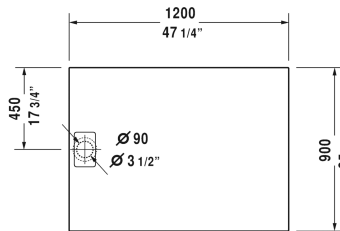

Shower tray # 720149380000000

|< 47 1/4" Inch >|

Shower tray	Dimension	Weight	Order number
rectangle, DuraSolid Q			
Colors			
38 White 48 Sand 68 Anthracite Matt			
Variant			
Shower tray	47 1/4" x 35 3/8" Inch	86 lb	720149380000000

All drawings contain the necessary measurements which are subject to standard tolerances. They are stated in inch & mm and are non-binding. Exact measurements, in particular for customized installation scenarios, can only be taken from the finished ceramic piece.