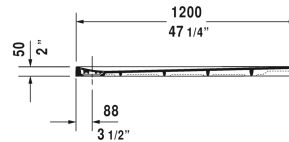

Shower tray # 720149380000000

|< 47 1/4" Inch >|

Shower tray	Dimension	Weight	Order number
rectangle, DuraSolid Q			
Colors			
38 White 48 Sand 68 Anthracite Matt			
Variant			
Shower tray	47 1/4" x 35 3/8" Inch	86 lb	720149380000000

All drawings contain the necessary measurements which are subject to standard tolerances. They are stated in inch & mm and are non-binding. Exact measurements, in particular for customized installation scenarios, can only be taken from the finished ceramic piece.