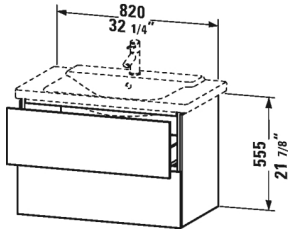

Vanity unit wall-mounted # LC624700303

|< 32 1/4" Inch >|

Vanity unit wall-mounted	Dimension	Weight	Order number
2 drawers, upper drawer including cut-out for siphon and siphon cover, for P3 Comforts # 233285			
Colors			
M03 Jade High Gloss Lacquer M10 Apricot Pearl High Gloss Lacquer M12 Brushed Oak (Real wood veneer) M13 American Walnut (Real wood veneer) M14 Terra (Decor) M18 White Matt M20 VSG Picto White M22 White High Gloss (Decor) M26 American Cherry Tree (Real wood veneer) M27 White Lilac High Gloss Lacquer M31 Pine Silver (Decor) M38 Dolomiti Grey High Gloss Lacquer M40 Black High Gloss Lacquer M43 Basalt Matt (Decor) M47 Stone Blue High Gloss Lacquer M49 Graphite Matt (Decor) M51 Pine Terra (Decor) M52 European Oak (Decor) M53 Chestnut Dark (Decor) M61 Olive Brown High Gloss Lacquer M69 Brushed Walnut (Real wood veneer) M71 Mediterranean Oak (Real wood veneer) M72 Brushed Dark Oak (Real wood veneer) M73 Ticino Cherry Tree (Decor) M79 Natural Walnut (Decor) M85 White High Gloss Lacquer M86 Cappuccino High Gloss Lacquer M87 White Lilac Satin Matt Lacquer M89 Flannel Grey High Gloss Lacquer M90 Flannel Grey Satin Matt Lacquer			
Variant			
	32 1/4" x 19" Inch		LC624700303
Additional modules Interior system for drawer in maple or walnut solid wood, for cabinet widths 32 1/4" including siphon cut-out	32 1/4" Inch		UV9821
Suitable products			
Furniture washbasin with overflow, with tap platform, overflow clip Chrome included, fixings included, 33 1/2" x 19 5/8" Inch	33 1/2" x 19 5/8" Inch		233285

All drawings contain the necessary measurements which are subject to standard tolerances. They are stated in inch & mm and are non-binding. Exact measurements, in particular for customized installation scenarios, can only be taken from the finished ceramic piece.