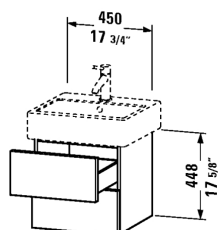

Vanity unit wall-mounted # DL632300303

|< 17 3/4" Inch >|

Vanity unit wall-mounted	Dimension	Weight	Order number
2 drawers, for Vero # 045450 (not ground)			
Colors			
M03 Jade High Gloss Lacquer M10 Apricot Pearl High Gloss Lacquer M12 Brushed Oak (Real wood veneer) M13 American Walnut (Real wood veneer) M14 Terra (Decor) M18 White Matt M20 VSG Picto White M22 White High Gloss (Decor) M26 American Cherry Tree (Real wood veneer) M27 White Lilac High Gloss Lacquer M31 Pine Silver (Decor) M38 Dolomiti Grey High Gloss Lacquer M40 Black High Gloss Lacquer M43 Basalt Matt (Decor) M47 Stone Blue High Gloss Lacquer M49 Graphite Matt (Decor) M51 Pine Terra (Decor) M52 European Oak (Decor) M53 Chestnut Dark (Decor) M61 Olive Brown High Gloss Lacquer M69 Brushed Walnut (Real wood veneer) M71 Mediterranean Oak (Real wood veneer) M72 Brushed Dark Oak (Real wood veneer) M73 Ticino Cherry Tree (Decor) M79 Natural Walnut (Decor) M85 White High Gloss Lacquer M86 Cappuccino High Gloss Lacquer M87 White Lilac Satin Matt Lacquer M89 Flannel Grey High Gloss Lacquer M90 Flannel Grey Satin Matt Lacquer			
Variant			
	17 3/4" x 17 1/2" Inch		DL632300303
Suitable products			
Furniture washbasin cUPC listed, with tap platform, fixings included, 19 5/8" x 18 1/2" Inch	19 5/8" x 18 1/2" Inch		045450

All drawings contain the necessary measurements which are subject to standard tolerances. They are stated in inch & mm and are non-binding. Exact measurements, in particular for customized installation scenarios, can only be taken from the finished ceramic piece.