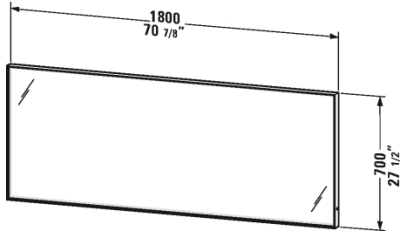

Mirror with lighting # LC738600000

|< 70 7/8" Inch >|

Mirror with lighting	Dimension	Weight	Order number
cIAPMO®ELECTRICAL, LED lighting (4-sided), LED dimming function, 1 sensor switch bottom right, Mirrors require a GFCI 110 V 60 Hz power source. Flat plug will be supplied with mirror, LED (life span > 30,000 hours), lamps non-exchangeable, LED module 3500 Kelvin light color, 76 W			
<b>Colors</b>			
M00 #general.colorname_m00			
<b>Variant</b>			
	70 7/8" x 2 5/8" Inch		LC738600000

All drawings contain the necessary measurements which are subject to standard tolerances. They are stated in inch & mm and are non-binding. Exact measurements, in particular for customized installation scenarios, can only be taken from the finished ceramic piece.