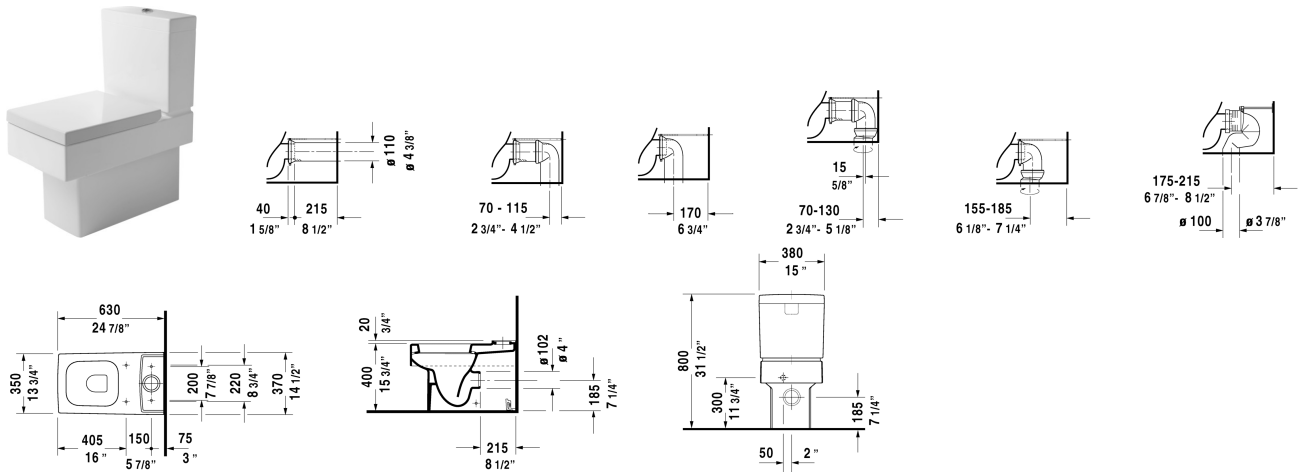

Toilet close-coupled # 211609..92

| < 14 5/8" Inch > |

| Toilet close-coupled | Dimension | Weight | Order number |
|---|-----------------------|---------|--------------|
| cUPC listed, washdown model, (without cistern), Outlet for Vario connector set, for horizontal and vertical outlet, length adjustable from 2 3/4" - 7 1/4", and vario connecting bend, vertical outlet from 6 7/8" - 8 1/2", fixings included | | | |
| Colors | | | |
| 00 White 08 Black | | | |
| Variant | | | |
| ◆ 1.6/0.8 gpf | 14 5/8" x 24 3/4 Inch | 71 lb | 211609..92 |
| Sanitary ceramics with the special WonderGliss surface finish will remain clean and attractive-looking for a long time to come. When ordering WonderGliss please add a "1" as eleventh digit to the model number. | | | |
| Cistern with Dual Flush mechanism, Chrome, cUPC listed, for bottom left supply | 15" x 6 1/4" Inch | 30.4 lb | 090910 |
| Toilet seat and cover removable, hinges stainless steel, with slow close | | 7 lb | 006769 |
| Vario connector set incl. excenter | | 3.3 lb | 001422 |
| Vario connecting bend for vertical outlet | | 1.5 lb | 899025 |

All drawings contain the necessary measurements which are subject to standard tolerances. They are stated in inch & mm and are non-binding. Exact measurements, in particular for customized installation scenarios, can only be taken from the finished ceramic piece.