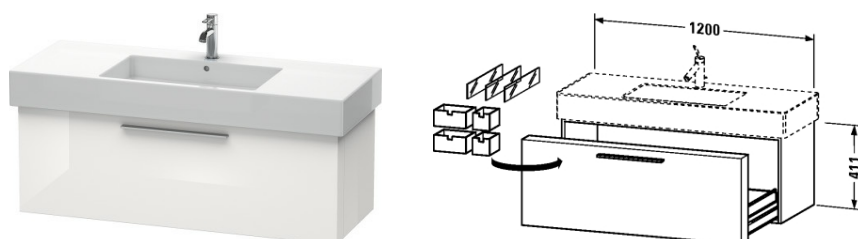

Fogo Vanity unit wall-mounted # F09574

|< 47 1/4" Inch >|

| Vanity unit wall-mounted | Dimension | Weight | Order number |
|---|------------------------------|--------|--------------|
| 1 pull-out compartment, 3 glass dividers, 2 box drawers large, 2 box drawers small, (not ground), for Vero # 032912 | | | |
| Colors | | | |
| M03 Jade High Gloss Lacquer M10 Apricot Pearl High Gloss Lacquer M12 Brushed Oak (Real wood veneer) M13 American Walnut (Real wood veneer) M14 Terra (Decor) M18 White Matt M20 VSG Picto White M22 White High Gloss (Decor) M27 White Lilac High Gloss Lacquer M31 Pine Silver (Decor) M38 Dolomiti Grey High Gloss Lacquer M40 Black High Gloss Lacquer M43 Basalt Matt (Decor) M47 Stone Blue High Gloss Lacquer M49 Graphite Matt (Decor) M51 Pine Terra (Decor) M52 European Oak (Decor) M53 Chestnut Dark (Decor) M61 Olive Brown High Gloss Lacquer M69 Brushed Walnut (Real wood veneer) M71 Mediterranean Oak (Real wood veneer) M72 Brushed Dark Oak (Real wood veneer) M73 Ticino Cherry Tree (Decor) M79 Natural Walnut (Decor) M85 White High Gloss Lacquer M86 Cappuccino High Gloss Lacquer M87 White Lilac Satin Matt Lacquer M89 Flannel Grey High Gloss Lacquer M90 Flannel Grey Satin Matt Lacquer | | | |
| Variant | | | |
| | 47 1/4" x 18 1/8" / 15" Inch | | F09574 |
| Infobox | | | |
| Space saving siphon # 005076 is recommended, # FO 9572, FO 9573 and FO 9574 available from stock: 12-Brushed Oak, 13-American Walnut, 69-Brushed Walnut | | | |
| Suitable products | | | |
| Furniture washbasin with tap platform, wall-mounted, hardware included, cUPC listed, 49 1/4" x 19 1/4" Inch | 49 1/4" x 19 1/4" Inch | | 032912 |

All drawings contain the necessary measurements which are subject to standard tolerances. They are stated in inch & mm and are non-binding. Exact measurements, in particular for customized installation scenarios, can only be taken from the finished ceramic piece.