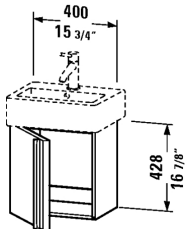

Vanity unit wall-mounted # VE6271 L/R

|< 15 3/4" Inch >|

Vanity unit wall-mounted	Dimension	Weight	Order number
1 door, for Vero # 070445 (not ground)			
<b>Colors</b>			
M22 White High Gloss (Decor) M53 Chestnut Dark (Decor) M69 Brushed Walnut (Real wood veneer) M71 Mediterranean Oak (Real wood veneer) M72 Brushed Dark Oak (Real wood veneer) M73 Ticino Cherry Tree (Decor)			
<b>Variant</b>			
	15 3/4" x 12 1/4" Inch		VE6271 L/R

All drawings contain the necessary measurements which are subject to standard tolerances. They are stated in inch & mm and are non-binding. Exact measurements, in particular for customized installation scenarios, can only be taken from the finished ceramic piece.