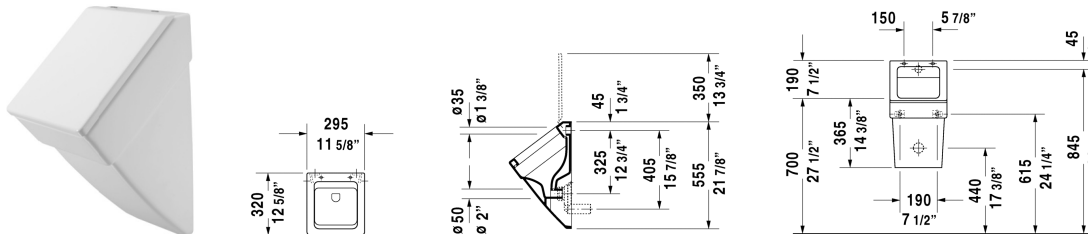

Urinals # 280132..92

| < 11 5/8" Inch > |

Urinals	Dimension	Weight	Order number
cUPC listed, concealed inlet, syphonic action, horizontal outlet, fixings included, model for cover			
Colors			
00 White			
Variant			
model without fly	11 5/8" x 12 5/8" Inch	32.6 lb	280132..92
Sanitary ceramics with the special WonderGliss surface finish will remain clean and attractive-looking for a long time to come. When ordering WonderGliss please add a "1" as eleventh digit to the model number.			
Urinal cover hinges stainless steel		2.6 lb	006151
Siphon horizontal outlet (concealed)	ø 2" Inch	0.4 lb	005112
Water inlet mechanism for urinals with back supply	1/2" Inch	0.2 lb	695800
Geberit Carrier For urinal			111625
Actuator Bolero			116012

All drawings contain the necessary measurements which are subject to standard tolerances. They are stated in inch & mm and are non-binding. Exact measurements, in particular for customized installation scenarios, can only be taken from the finished ceramic piece.