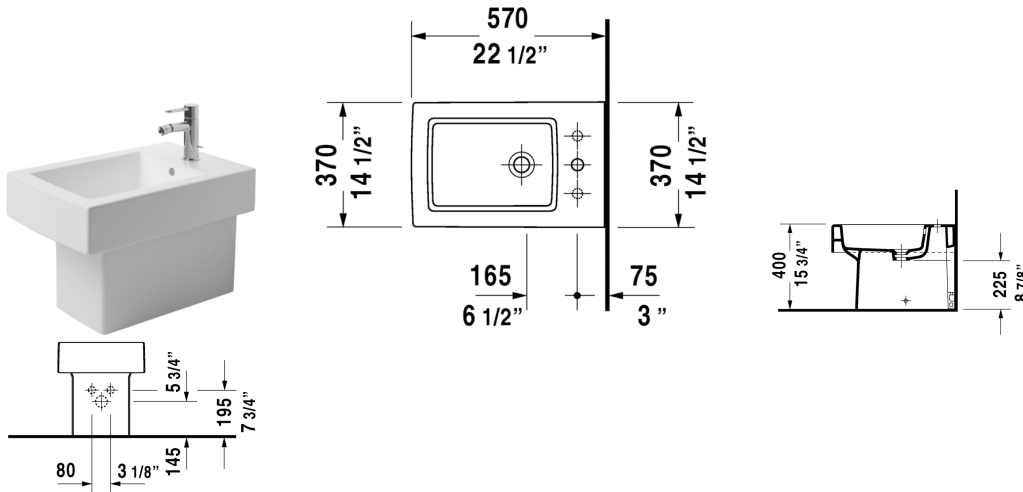

**Bidet floor standing # 224010..00 / 224010..30**

| < 14 5/8" Inch > |

Bidet floor standing	Dimension	Weight	Order number
with overflow, cUPC listed, with tap platform, fixings included			
<b>Colors</b>			
00 White 08 Black			
<b>Variant</b>			
	14 5/8" x 22 1/2" Inch	60 lb	224010..00
	14 5/8" x 22 1/2" Inch	60 lb	224010..30
Sanitary ceramics with the special WonderGliss surface finish will remain clean and attractive-looking for a long time to come. When ordering WonderGliss please add a "1" as eleventh digit to the model number.			
Siphon for bidet with extended outlet pipe	1 1/4" x 19 3/4" Inch	1.3 lb	005027

*All drawings contain the necessary measurements which are subject to standard tolerances. They are stated in inch & mm and are non-binding. Exact measurements, in particular for customized installation scenarios, can only be taken from the finished ceramic piece.*