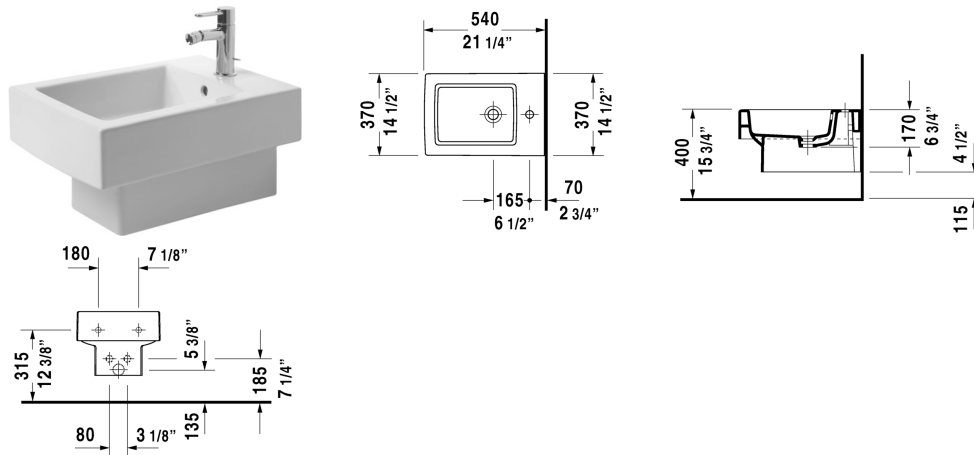

Bidet wall-mounted # 223915..00

| < 14 5/8" Inch > |

Bidet wall-mounted	Dimension	Weight	Order number
cUPC listed, with overflow, with tap platform, 14 5/8" Inch			
Colors			
00 White 08 Black			
Variant			
	14 5/8" x 21 1/4" Inch	47 lb	223915..00
Sanitary ceramics with the special WonderGliss surface finish will remain clean and attractive-looking for a long time to come. When ordering WonderGliss please add a "1" as eleventh digit to the model number.			
Fixing for wall-mounted bidet and wall-mounted toilet	Ø 1/2" x 7 1/8" Inch	0.4 lb	006500
Siphon for bidet with extended outlet pipe	1 1/4" x 19 3/4" Inch	1.3 lb	005027

All drawings contain the necessary measurements which are subject to standard tolerances. They are stated in inch & mm and are non-binding. Exact measurements, in particular for customized installation scenarios, can only be taken from the finished ceramic piece.