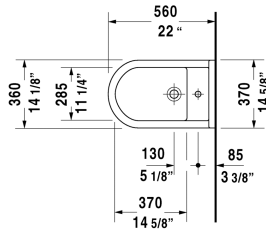

**Starck 3 Bidet floorstanding # 2230100000**

| < 14 1/8" Inch > |

Bidet floorstanding	Dimension	Weight	Order number
with overflow, with faucet deck, cUPC® listed*, hardware included			
<b>Colors</b>			
00 White			
<b>Variant</b>			
	14 1/8" x 22" Inch	53.2 lb	2230100000
<b>Infobox</b>			
* Complies with following standards: ASME A112.19.2/CSA B45.1, Not available with WonderGliss			
Siphon for bidet with extended outlet pipe	1 1/4" x 19 3/4" Inch	1.3 lb	005027

*All drawings contain the necessary measurements which are subject to standard tolerances. They are stated in inch & mm and are non-binding. Exact measurements, in particular for customized installation scenarios, can only be taken from the finished ceramic piece.*