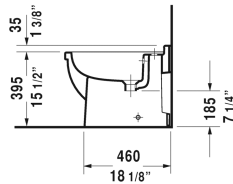

**Starck 3 Bidet floorstanding # 2230100000**

| < 14 1/8" Inch > |

Bidet floorstanding	Dimension	Weight	Order number
with overflow, with faucet deck, cUPC® listed*, hardware included			
<b>Colors</b>			
00 White			
<b>Variant</b>			
	14 1/8" x 22" Inch	53.2 lb	2230100000
<b>Infobox</b>			
* Complies with following standards: ASME A112.19.2/CSA B45.1, Not available with WonderGliss			
Siphon for bidet with extended outlet pipe	1 1/4" x 19 3/4" Inch	1.3 lb	005027

*All drawings contain the necessary measurements which are subject to standard tolerances. They are stated in inch & mm and are non-binding. Exact measurements, in particular for customized installation scenarios, can only be taken from the finished ceramic piece.*