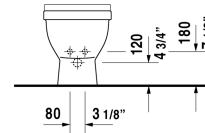

**Starck 3 Bidet floorstanding # 2230100000**

| < 14 1/8" Inch > |

Bidet floorstanding	Dimension	Weight	Order number
with overflow, with faucet deck, cUPC® listed*, hardware included			
<b>Colors</b>			
00 White			
<b>Variant</b>			
	14 1/8" x 22" Inch	53.2 lb	2230100000
<b>Infobox</b>			
* Complies with following standards: ASME A112.19.2/CSA B45.1, Not available with WonderGliss			
Siphon for bidet with extended outlet pipe	1 1/4" x 19 3/4" Inch	1.3 lb	005027

*All drawings contain the necessary measurements which are subject to standard tolerances. They are stated in inch & mm and are non-binding. Exact measurements, in particular for customized installation scenarios, can only be taken from the finished ceramic piece.*