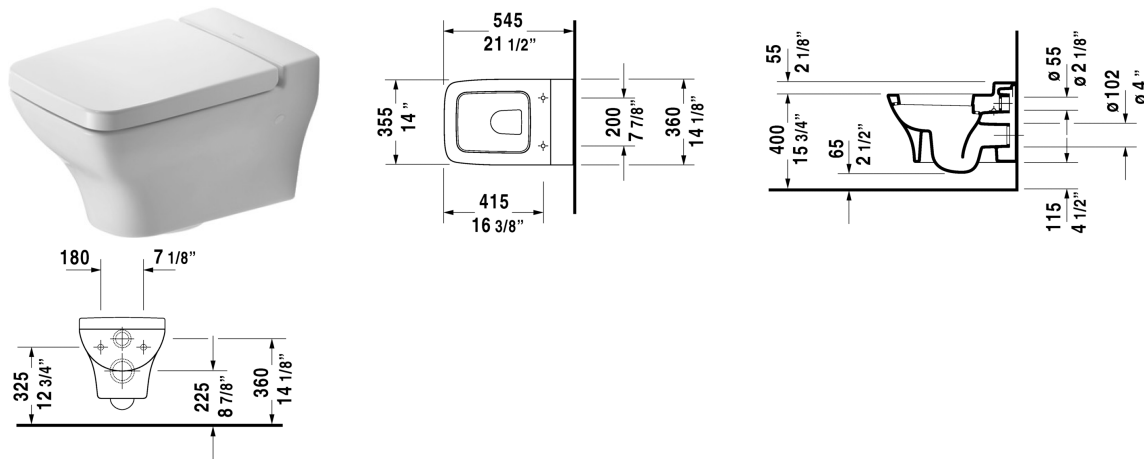

**Toilet wall-mounted # 221909..92**

| &lt; 14 1/8" Inch &gt; |

Toilet wall-mounted	Dimension	Weight	Order number
cUPC listed, washdown model, Durafix included			
<b>Colors</b>			
00 White			
<b>Variant</b>			
© US-version toilet, 1.6/0.8 gpf	14 1/8" x 21 1/4" Inch	50.7 lb	221909..92
Sanitary ceramics with the special WonderGliss surface finish will remain clean and attractive-looking for a long time to come. When ordering WonderGliss please add a "1" as eleventh digit to the model number.			
Toilet seat and cover hinges stainless steel, with slow close		6.4 lb	006919
Fixing for wall-mounted bidet and wall-mounted toilet	Ø 1/2" x 7 1/8" Inch	0.4 lb	006500
Noise reduction gasket for wall-mounted toilet		0.7 lb	005064
Geberit in-wall tank and carrier width 19 3/4", depth 5 1/2" height (adjustable) 43" - 47"	19 3/4" x 5 1/2" Inch	38 lb	111335
Dual Flush Actuator Sigma 01 white	9 5/8" x 6 1/2" Inch		115770

All drawings contain the necessary measurements which are subject to standard tolerances. They are stated in inch & mm and are non-binding. Exact measurements, in particular for customized installation scenarios, can only be taken from the finished ceramic piece.