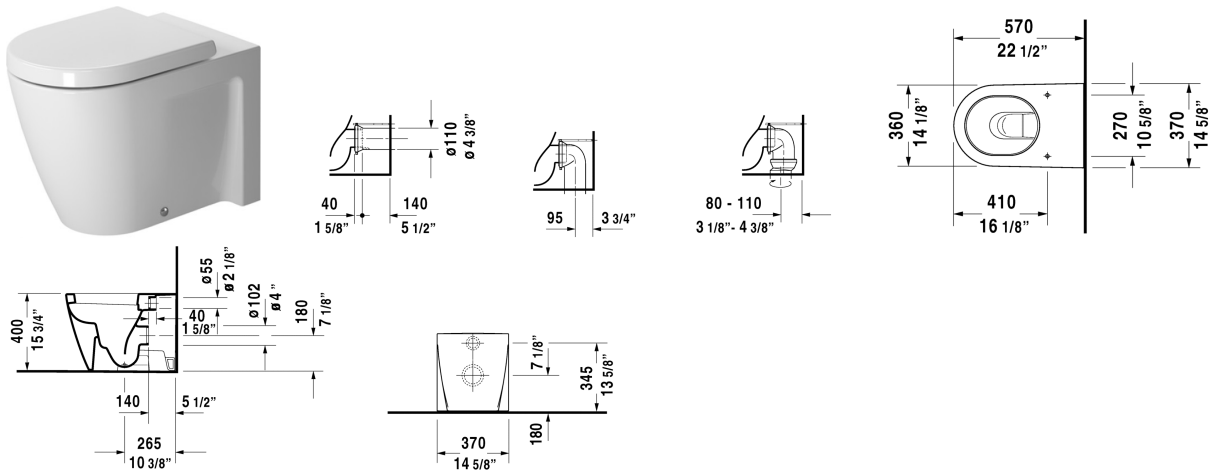

Toilet floor standing # 212809..92

| < 14 5/8" Inch > |

Toilet floor standing	Dimension	Weight	Order number
back-to-wall, cUPC listed, washdown model, fixings included, horizontal outlet			
Colors			
00 White			
Variant			
© US-version toilet, 1.6/0.8 gpf	14 5/8" x 22 1/2" Inch	70.5 lb	212809..92
Sanitary ceramics with the special WonderGliss surface finish will remain clean and attractive-looking for a long time to come. When ordering WonderGliss please add a "1" as eleventh digit to the model number.			
Toilet seat and cover hinges stainless steel, without slow close			006981
Toilet seat and cover hinges stainless steel, with slow close, removable			006989
Accessory for ceramics			
Geberit in-wall tank with Dual Flush mechanism			109304
Dual Flush Actuator Sigma 01 white	9 5/8" x 6 1/2" Inch		115770

All drawings contain the necessary measurements which are subject to standard tolerances. They are stated in inch & mm and are non-binding. Exact measurements, in particular for customized installation scenarios, can only be taken from the finished ceramic piece.