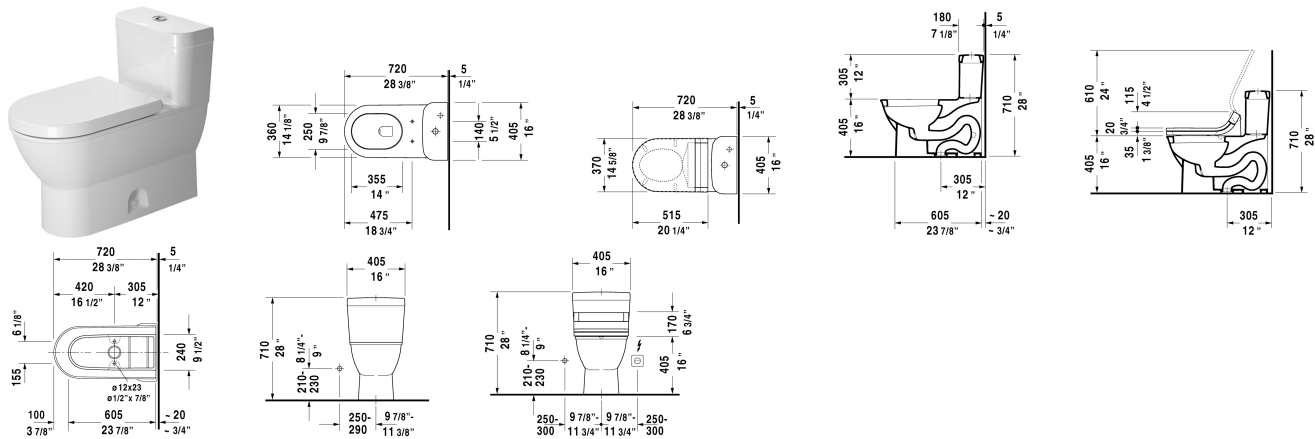

One-Piece toilet # 212301..05

< 15 3/4" Inch >

One-Piece toilet	Dimension	Weight	Order number
US-version toilet, cUPC listed, back-to-wall, syphonic, 12" rough-in, with Single Flush piston valve, top flush, vertical outlet, 1.28 gpf			
Colors			
00 White			
Variant			
©	15 3/4" x 28 1/8" Inch	106.5 lb	212301..05
Sanitary ceramics with the special WonderGliss surface finish will remain clean and attractive-looking for a long time to come. When ordering WonderGliss please add a "1" as eleventh digit to the model number.			
Toilet seat and cover elongated, hinges stainless steel, without slow close		4.4 lb	006332
Toilet seat and cover elongated, hinges stainless steel, with slow close, removable		4.4 lb	006339
Mounting set for One-piece and Two-piece toilets, 1/2", US-version		1.1 lb	001417
SensoWash Starck shower-toilet seat remote control included, cIAPMO®ELECTRICAL, power actuated lid and seat, rear-, front and oscillating wash, individual adjustment of water-, air- and seat surface temperature as well as nozzle position and jet strength, self-cleaning wand, 2 individually programmable user profiles, night light, Quick release: easy seat unit removal and attachment, on / off-button	14 5/8" x 20 1/4" Inch		610000

All drawings contain the necessary measurements which are subject to standard tolerances. They are stated in inch & mm and are non-binding. Exact measurements, in particular for customized installation scenarios, can only be taken from the finished ceramic piece.