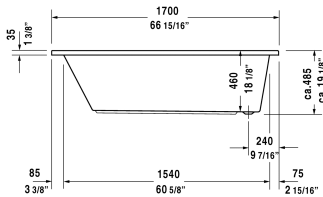

**Bathtub # 700027000000090 / 710027001001090 /  
710027001461090 / 710027002001090 / 710027002461090 /  
710027002501090 / 710027002511090 / 710027002521090 ...**

| < 66 7/8" Inch > |

Bathtub	Dimension	Weight	Order number
rectangle, built-in, with one backrest slope, cUPC listed, 1/4" sanitary acrylic			
<b>Colors</b>			
00 White			
<b>Variant</b>			
Base tub	66 7/8" x 29 1/2" Inch	55.1 lb	700027000000090
Air-System	66 7/8" x 29 1/2" Inch	55.1 lb	710027001001090
Air-System with remote	66 7/8" x 29 1/2" Inch	55.1 lb	710027001461090
Jet-System	66 7/8" x 29 1/2" Inch	55.1 lb	710027002001090
Jet-System with remote	66 7/8" x 29 1/2" Inch	55.1 lb	710027002461090
Jet-System with heater	66 7/8" x 29 1/2" Inch	55.1 lb	710027002501090
Jet-System with heater and ozone	66 7/8" x 29 1/2" Inch	55.1 lb	710027002511090
Jet-System with remote and heater	66 7/8" x 29 1/2" Inch	55.1 lb	710027002521090
Jet-System with remote, heater and ozone	66 7/8" x 29 1/2" Inch	55.1 lb	710027002531090
Combi-System	66 7/8" x 29 1/2" Inch	55.1 lb	710027003001090
Combi-System with remote	66 7/8" x 29 1/2" Inch	55.1 lb	710027003461090
Combi-System with heater	66 7/8" x 29 1/2" Inch	55.1 lb	710027003501090
Combi-System with heater and ozone	66 7/8" x 29 1/2" Inch	55.1 lb	710027003511090
Combi-System with remote and heater	66 7/8" x 29 1/2" Inch	55.1 lb	710027003521090
Combi-System with remote, heater and ozone	66 7/8" x 29 1/2" Inch	55.1 lb	710027003531090
Combi-System with light	66 7/8" x 29 1/2" Inch	55.1 lb	710027004001090
Combi-System with light and remote	66 7/8" x 29 1/2" Inch	55.1 lb	710027004461090
Combi-System with light and heater	66 7/8" x 29 1/2" Inch	55.1 lb	710027004501090

*All drawings contain the necessary measurements which are subject to standard tolerances. They are stated in inch & mm and are non-binding. Exact measurements, in particular for customized installation scenarios, can only be taken from the finished ceramic piece.*