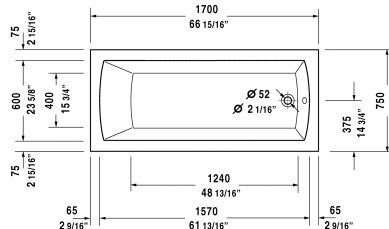

**Bathtub # 700027000000090 / 710027001001090 /  
710027001461090 / 710027002001090 / 710027002461090 /  
710027002501090 / 710027002511090 / 710027002521090 ...**

| < 66 7/8" Inch > |

Bathtub	Dimension	Weight	Order number
rectangle, built-in, with one backrest slope, cUPC listed, 1/4" sanitary acrylic			
<b>Colors</b>			
00 White			
<b>Variant</b>			
Base tub	66 7/8" x 29 1/2" Inch	55.1 lb	700027000000090
Air-System	66 7/8" x 29 1/2" Inch	55.1 lb	710027001001090
Air-System with remote	66 7/8" x 29 1/2" Inch	55.1 lb	710027001461090
Jet-System	66 7/8" x 29 1/2" Inch	55.1 lb	710027002001090
Jet-System with remote	66 7/8" x 29 1/2" Inch	55.1 lb	710027002461090
Jet-System with heater	66 7/8" x 29 1/2" Inch	55.1 lb	710027002501090
Jet-System with heater and ozone	66 7/8" x 29 1/2" Inch	55.1 lb	710027002511090
Jet-System with remote and heater	66 7/8" x 29 1/2" Inch	55.1 lb	710027002521090
Jet-System with remote, heater and ozone	66 7/8" x 29 1/2" Inch	55.1 lb	710027002531090
Combi-System	66 7/8" x 29 1/2" Inch	55.1 lb	710027003001090
Combi-System with remote	66 7/8" x 29 1/2" Inch	55.1 lb	710027003461090
Combi-System with heater	66 7/8" x 29 1/2" Inch	55.1 lb	710027003501090
Combi-System with heater and ozone	66 7/8" x 29 1/2" Inch	55.1 lb	710027003511090
Combi-System with remote and heater	66 7/8" x 29 1/2" Inch	55.1 lb	710027003521090
Combi-System with remote, heater and ozone	66 7/8" x 29 1/2" Inch	55.1 lb	710027003531090
Combi-System with light	66 7/8" x 29 1/2" Inch	55.1 lb	710027004001090
Combi-System with light and remote	66 7/8" x 29 1/2" Inch	55.1 lb	710027004461090
Combi-System with light and heater	66 7/8" x 29 1/2" Inch	55.1 lb	710027004501090

*All drawings contain the necessary measurements which are subject to standard tolerances. They are stated in inch & mm and are non-binding. Exact measurements, in particular for customized installation scenarios, can only be taken from the finished ceramic piece.*