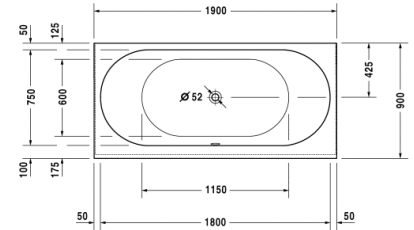

Bathtub # 70024500000000 / 710245005001000 /
760245001001000 / 760245002001000 / 760245003001000 /
760245004161000 / 760245005001000

Darling New

Bathtub	Dimension	Weight	Order number
rectangle, built-in, with two backrest slopes, 5 mm sanitary acrylic			
Colors			
00 White Alpin			
Variant			
BathtubBasic model	1900 x 900 mm	32,000 kg	70024500000000
BathtubCombi-System L	1900 x 900 mm	-	710245005001000
BathtubAir-System	1900 x 900 mm	32,000 kg	760245001001000
BathtubJet-System	1900 x 900 mm	32,000 kg	760245002001000
BathtubCombi-System P	1900 x 900 mm	32,000 kg	760245003001000
BathtubCombi-System E	1900 x 900 mm	32,000 kg	760245004161000
BathtubCombi-System L	1900 x 900 mm	32,000 kg	760245005001000
#website.AccessoriesBathWhirlTubs			
Headrest	-	-	790008
Bathtub anchors	-	-	790103
Rubber profile	-	-	790104
LED white light	-	-	791847
#website.FurniturePanel			
Furniture panel	1880 x 870 mm	-	DN 8969
Furniture panel	1890 x 870 mm	-	DN 8994
Furniture panel	1890 x 870 mm	-	DN 8999
Furniture panel	1890 mm	-	DN 8941
#website.AccessoriesTubs			
Support frame	-	-	790100
Waste and overflow Quadroval	-	-	790293
Waste and overflow Quadroval	-	-	790294
Waste and overflow	-	-	790275

Bathtub # 70024500000000 / 710245005001000 /
760245001001000 / 760245002001000 / 760245003001000 /
760245004161000 / 760245005001000

Darling New

Bathtub	Dimension	Weight	Order number
Support	-	-	791438
LED coloured light	-	-	790840
Sound	-	-	791851
#website.AccessoriesWhirl			
Surcharge	-	-	790276
LED coloured light	-	-	791850
Sound	-	-	791852
Sound	-	-	791853