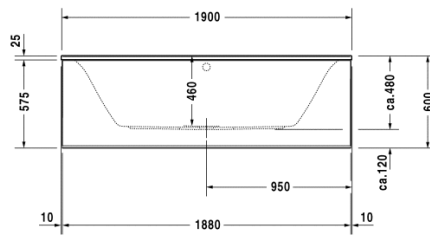

Bathtub # 70024500000000 / 710245005001000 /
760245001001000 / 760245002001000 / 760245003001000 /
760245004161000 / 760245005001000

Darling New

Bathtub	Dimension	Weight	Order number
rectangle, built-in, with two backrest slopes, 5 mm sanitary acrylic			
Colors			
00 White Alpin			
Variant			
BathtubBasic model	1900 x 900 mm	32,000 kg	70024500000000
BathtubCombi-System L	1900 x 900 mm	-	710245005001000
BathtubAir-System	1900 x 900 mm	32,000 kg	760245001001000
BathtubJet-System	1900 x 900 mm	32,000 kg	760245002001000
BathtubCombi-System P	1900 x 900 mm	32,000 kg	760245003001000
BathtubCombi-System E	1900 x 900 mm	32,000 kg	760245004161000
BathtubCombi-System L	1900 x 900 mm	32,000 kg	760245005001000
#website.AccessoriesBathWhirlTubs			
Headrest	-	-	790008
Bathtub anchors	-	-	790103
Rubber profile	-	-	790104
LED white light	-	-	791847
#website.FurniturePanel			
Furniture panel	1880 x 870 mm	-	DN 8969
Furniture panel	1890 x 870 mm	-	DN 8994
Furniture panel	1890 x 870 mm	-	DN 8999
Furniture panel	1890 mm	-	DN 8941
#website.AccessoriesTubs			
Support frame	-	-	790100
Waste and overflow Quadroval	-	-	790293
Waste and overflow Quadroval	-	-	790294
Waste and overflow	-	-	790275

Bathtub # 70024500000000 / 710245005001000 /
760245001001000 / 760245002001000 / 760245003001000 /
760245004161000 / 760245005001000

Darling New

Bathtub	Dimension	Weight	Order number
Support	-	-	791438
LED coloured light	-	-	790840
Sound	-	-	791851
#website.AccessoriesWhirl			
Surcharge	-	-	790276
LED coloured light	-	-	791850
Sound	-	-	791852
Sound	-	-	791853