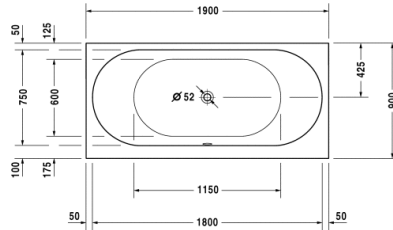

Bathtub # 70024500000000 / 710245005001000 /
760245001001000 / 760245002001000 / 760245003001000 /
760245004161000 / 760245005001000

Darling New

Bathtub	Dimension	Weight	Order number
rectangle, built-in, with two backrest slopes, 5 mm sanitary acrylic			
Colors			
00 White Alpin			
Variant			
BathtubBasic model	1900 x 900 mm	32,000 kg	70024500000000
BathtubCombi-System L	1900 x 900 mm	-	710245005001000
BathtubAir-System	1900 x 900 mm	32,000 kg	760245001001000
BathtubJet-System	1900 x 900 mm	32,000 kg	760245002001000
BathtubCombi-System P	1900 x 900 mm	32,000 kg	760245003001000
BathtubCombi-System E	1900 x 900 mm	32,000 kg	760245004161000
BathtubCombi-System L	1900 x 900 mm	32,000 kg	760245005001000
#website.AccessoriesBathWhirlTubs			
Headrest	-	-	790008
Bathtub anchors	-	-	790103
Rubber profile	-	-	790104
LED white light	-	-	791847
#website.FurniturePanel			
Furniture panel	1880 x 870 mm	-	DN 8969
Furniture panel	1890 x 870 mm	-	DN 8994
Furniture panel	1890 x 870 mm	-	DN 8999
Furniture panel	1890 mm	-	DN 8941
#website.AccessoriesTubs			
Support frame	-	-	790100
Waste and overflow Quadroval	-	-	790293
Waste and overflow Quadroval	-	-	790294
Waste and overflow	-	-	790275

Bathtub # 70024500000000 / 710245005001000 /
760245001001000 / 760245002001000 / 760245003001000 /
760245004161000 / 760245005001000

Darling New

Bathtub	Dimension	Weight	Order number
Support	-	-	791438
LED coloured light	-	-	790840
Sound	-	-	791851
#website.AccessoriesWhirl			
Surcharge	-	-	790276
LED coloured light	-	-	791850
Sound	-	-	791852
Sound	-	-	791853