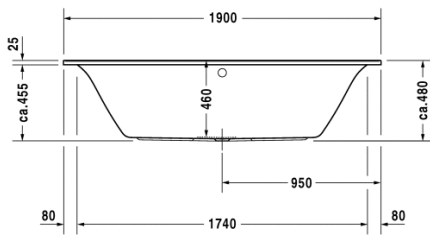

Bathtub # 70024500000000 / 710245005001000 /
760245001001000 / 760245002001000 / 760245003001000 /
760245004161000 / 760245005001000

Darling New

Bathtub	Dimension	Weight	Order number
rectangle, built-in, with two backrest slopes, 5 mm sanitary acrylic			
Colors			
00 White Alpin			
Variant			
BathtubBasic model	1900 x 900 mm	32,000 kg	70024500000000
BathtubCombi-System L	1900 x 900 mm	-	710245005001000
BathtubAir-System	1900 x 900 mm	32,000 kg	760245001001000
BathtubJet-System	1900 x 900 mm	32,000 kg	760245002001000
BathtubCombi-System P	1900 x 900 mm	32,000 kg	760245003001000
BathtubCombi-System E	1900 x 900 mm	32,000 kg	760245004161000
BathtubCombi-System L	1900 x 900 mm	32,000 kg	760245005001000
#website.AccessoriesBathWhirlTubs			
Headrest	-	-	790008
Bathtub anchors	-	-	790103
Rubber profile	-	-	790104
LED white light	-	-	791847
#website.FurniturePanel			
Furniture panel	1880 x 870 mm	-	DN 8969
Furniture panel	1890 x 870 mm	-	DN 8994
Furniture panel	1890 x 870 mm	-	DN 8999
Furniture panel	1890 mm	-	DN 8941
#website.AccessoriesTubs			
Support frame	-	-	790100
Waste and overflow Quadroval	-	-	790293
Waste and overflow Quadroval	-	-	790294
Waste and overflow	-	-	790275

Bathtub # 70024500000000 / 710245005001000 /
760245001001000 / 760245002001000 / 760245003001000 /
760245004161000 / 760245005001000

Darling New

Bathtub	Dimension	Weight	Order number
Support	-	-	791438
LED coloured light	-	-	790840
Sound	-	-	791851
#website.AccessoriesWhirl			
Surcharge	-	-	790276
LED coloured light	-	-	791850
Sound	-	-	791852
Sound	-	-	791853