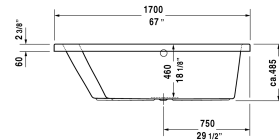

**Bathtub # 70021200000090 / 710212001001090 /
710212001461090 / 710212002001090 / 710212002461090 /
710212002501090 / 710212002511090 / 710212002521090 ...**

| < 66 7/8" Inch > |

Bathtub	Dimension	Weight	Order number
built-in, with one backrest slope left, cUPC listed, 1/4" sanitary acrylic			
Colors			
00 White			
Variant			
Base tub	66 7/8" x 39 3/8" Inch	68.3 lb	70021200000090
Air-System	66 7/8" x 39 3/8" Inch	68.3 lb	710212001001090
Air-System with remote	66 7/8" x 39 3/8" Inch	68.3 lb	710212001461090
Jet-System	66 7/8" x 39 3/8" Inch	68.3 lb	710212002001090
Jet-System with remote	66 7/8" x 39 3/8" Inch	68.3 lb	710212002461090
Jet-System with heater	66 7/8" x 39 3/8" Inch	68.3 lb	710212002501090
Jet-System with heater and ozone	66 7/8" x 39 3/8" Inch	68.3 lb	710212002511090
Jet-System with remote and heater	66 7/8" x 39 3/8" Inch	68.3 lb	710212002521090
Jet-System with remote, heater and ozone	66 7/8" x 39 3/8" Inch	68.3 lb	710212002531090
Combi-System	66 7/8" x 39 3/8" Inch	68.3 lb	710212003001090
Combi-System with remote	66 7/8" x 39 3/8" Inch	68.3 lb	710212003461090
Combi-System with heater	66 7/8" x 39 3/8" Inch	68.3 lb	710212003501090
Combi-System with heater and ozone	66 7/8" x 39 3/8" Inch	68.3 lb	710212003511090
Combi-System with remote and heater	66 7/8" x 39 3/8" Inch	68.3 lb	710212003521090
Combi-System with remote, heater and ozone	66 7/8" x 39 3/8" Inch	68.3 lb	710212003531090
Combi-System with light	66 7/8" x 39 3/8" Inch	68.3 lb	710212004001090
Combi-System with light and remote	66 7/8" x 39 3/8" Inch	68.3 lb	710212004461090
Combi-System with light and heater	66 7/8" x 39 3/8" Inch	68.3 lb	710212004501090
Combi-System with light, heater and ozone	66 7/8" x 39 3/8" Inch	68.3 lb	710212004511090
Combi-System with light, remote and heater	66 7/8" x 39 3/8" Inch	68.3 lb	710212004521090
Combi-System with light, remote, heater and ozone	66 7/8" x 39 3/8" Inch	68.3 lb	710212004531090
Accessory for bath- and whirltub			