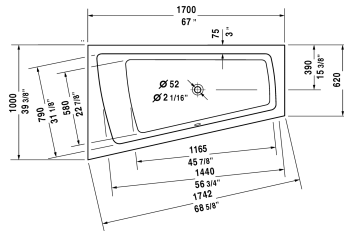

**Bathtub # 70021200000090 / 710212001001090 /
710212001461090 / 710212002001090 / 710212002461090 /
710212002501090 / 710212002511090 / 710212002521090 ...**

| < 66 7/8" Inch > |

Bathtub	Dimension	Weight	Order number
built-in, with one backrest slope left, cUPC listed, 1/4" sanitary acrylic			
Colors			
00 White			
Variant			
Base tub	66 7/8" x 39 3/8" Inch	68.3 lb	70021200000090
Air-System	66 7/8" x 39 3/8" Inch	68.3 lb	710212001001090
Air-System with remote	66 7/8" x 39 3/8" Inch	68.3 lb	710212001461090
Jet-System	66 7/8" x 39 3/8" Inch	68.3 lb	710212002001090
Jet-System with remote	66 7/8" x 39 3/8" Inch	68.3 lb	710212002461090
Jet-System with heater	66 7/8" x 39 3/8" Inch	68.3 lb	710212002501090
Jet-System with heater and ozone	66 7/8" x 39 3/8" Inch	68.3 lb	710212002511090
Jet-System with remote and heater	66 7/8" x 39 3/8" Inch	68.3 lb	710212002521090
Jet-System with remote, heater and ozone	66 7/8" x 39 3/8" Inch	68.3 lb	710212002531090
Combi-System	66 7/8" x 39 3/8" Inch	68.3 lb	710212003001090
Combi-System with remote	66 7/8" x 39 3/8" Inch	68.3 lb	710212003461090
Combi-System with heater	66 7/8" x 39 3/8" Inch	68.3 lb	710212003501090
Combi-System with heater and ozone	66 7/8" x 39 3/8" Inch	68.3 lb	710212003511090
Combi-System with remote and heater	66 7/8" x 39 3/8" Inch	68.3 lb	710212003521090
Combi-System with remote, heater and ozone	66 7/8" x 39 3/8" Inch	68.3 lb	710212003531090
Combi-System with light	66 7/8" x 39 3/8" Inch	68.3 lb	710212004001090
Combi-System with light and remote	66 7/8" x 39 3/8" Inch	68.3 lb	710212004461090
Combi-System with light and heater	66 7/8" x 39 3/8" Inch	68.3 lb	710212004501090
Combi-System with light, heater and ozone	66 7/8" x 39 3/8" Inch	68.3 lb	710212004511090
Combi-System with light, remote and heater	66 7/8" x 39 3/8" Inch	68.3 lb	710212004521090
Combi-System with light, remote, heater and ozone	66 7/8" x 39 3/8" Inch	68.3 lb	710212004531090
Accessory for bath- and whirltub			