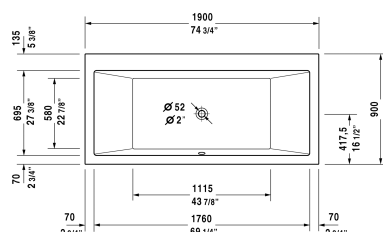

Vero Bathtub # 700136000000090

< 74 7/8" Inch >

Bathtub	Dimension	Weight	Order number
rectangle, with two backrest slopes, cUPC listed, sanitary acrylic			
Colors			
00 White			
Variant			
Base tub	74 7/8" x 35 1/2" Inch	95 lb	700136000000090
Suitable panels			
Panel for niche (alcove), for # 700136 (74 3/4" x 35 3/8")			VE8941
Panel for back-to-wall, for # 700136 (74 3/4" x 35 3/8")	35" x 74" Inch		VE8902
Panel for corner right, for # 700136 (74 3/4" x 35 3/8")	35" x 74 3/8" Inch		VE8904
Panel for corner left, for # 700136 (74 3/4" x 35 3/8")	35" x 74 3/8" Inch		VE8906
Suitable products			
Tile flange ,			790112
Cable-driven waste and overflow ,			790219
Bathtub anchors for mounting and support of bathtubs and shower trays, 3 pieces,			790103
Support frame height adjustable from 4 7/8" - 7 3/4", (included), for # 700011, for # 700136, for # 700413, for # 700414,			790110
Stereo transducers (speakers) for bathtubs ,			791818

All drawings contain the necessary measurements which are subject to standard tolerances. They are stated in inch & mm and are non-binding. Exact measurements, in particular for customized installation scenarios, can only be taken from the finished ceramic piece.