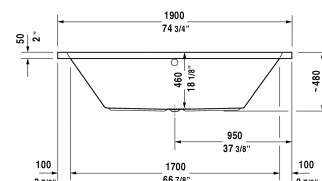

Vero Bathtub # 700136000000090

< 74 7/8" Inch >

Bathtub	Dimension	Weight	Order number
rectangle, with two backrest slopes, cUPC listed, sanitary acrylic			
Colors			
00 White			
Variant			
Base tub	74 7/8" x 35 1/2" Inch	95 lb	700136000000090
Suitable panels			
Panel for niche (alcove), for # 700136 (74 3/4" x 35 3/8")			VE8941
Panel for back-to-wall, for # 700136 (74 3/4" x 35 3/8")	35" x 74" Inch		VE8902
Panel for corner right, for # 700136 (74 3/4" x 35 3/8")	35" x 74 3/8" Inch		VE8904
Panel for corner left, for # 700136 (74 3/4" x 35 3/8")	35" x 74 3/8" Inch		VE8906
Suitable products			
Tile flange ,			790112
Cable-driven waste and overflow ,			790219
Bathtub anchors for mounting and support of bathtubs and shower trays, 3 pieces,			790103
Support frame height adjustable from 4 7/8" - 7 3/4", (included), for # 700011, for # 700136, for # 700413, for # 700414,			790110
Stereo transducers (speakers) for bathtubs ,			791818

All drawings contain the necessary measurements which are subject to standard tolerances. They are stated in inch & mm and are non-binding. Exact measurements, in particular for customized installation scenarios, can only be taken from the finished ceramic piece.