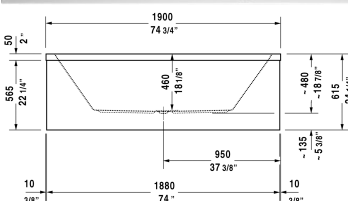

Vero Bathtub # 700136000000090

< 74 7/8" Inch >

Bathtub	Dimension	Weight	Order number
rectangle, with two backrest slopes, cUPC listed, sanitary acrylic			
Colors			
00 White			
Variant			
Base tub	74 7/8" x 35 1/2" Inch	95 lb	700136000000090
Suitable panels			
Panel for niche (alcove), for # 700136 (74 3/4" x 35 3/8")			VE8941
Panel for back-to-wall, for # 700136 (74 3/4" x 35 3/8")	35" x 74" Inch		VE8902
Panel for corner right, for # 700136 (74 3/4" x 35 3/8")	35" x 74 3/8" Inch		VE8904
Panel for corner left, for # 700136 (74 3/4" x 35 3/8")	35" x 74 3/8" Inch		VE8906
Suitable products			
Tile flange ,			790112
Cable-driven waste and overflow ,			790219
Bathtub anchors for mounting and support of bathtubs and shower trays, 3 pieces,			790103
Support frame height adjustable from 4 7/8" - 7 3/4", (included), for # 700011, for # 700136, for # 700413, for # 700414,			790110
Stereo transducers (speakers) for bathtubs ,			791818

All drawings contain the necessary measurements which are subject to standard tolerances. They are stated in inch & mm and are non-binding. Exact measurements, in particular for customized installation scenarios, can only be taken from the finished ceramic piece.