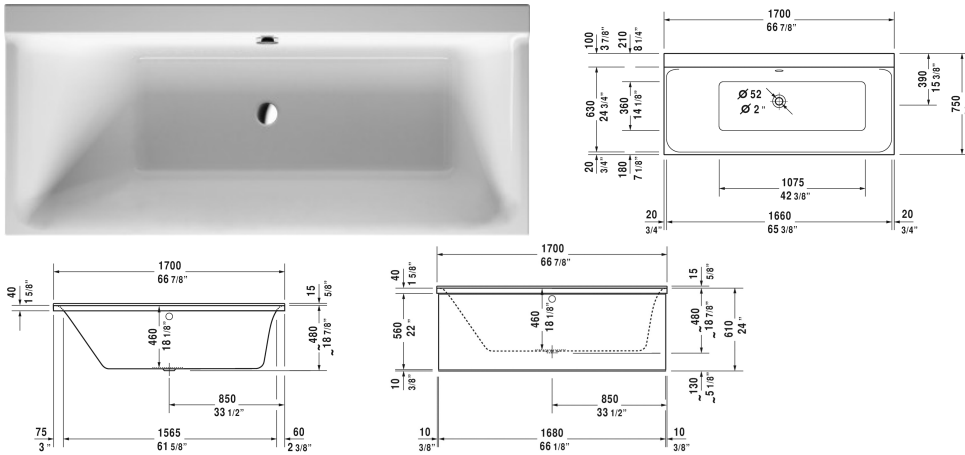

Bathtub # 70037500000090

| < 66 7/8" Inch > |

Bathtub	Dimension	Weight	Order number
rectangle, built-in or for panel, with one backrest slope left, 1/4" sanitary acrylic			
Colors			
00 White			
Variant			
Base tub	66 7/8" x 29 1/2" Inch	75 lb	70037500000090
Accessory for bath- and whirtub			
Headrest White			790011
Bathtub anchors for mounting and support of bathtubs and shower trays, 3 pieces			790103
Cable-driven waste and overflow			790220
Tile flange			790112
Support frame (included)			790108
Suitable panels			
Panel for corner right, for # 7X0376 (66 7/8" x 29 1/2"), for # 7X0375 (66 7/8" x 29 1/2")	66 1/2" x 29 1/8" Inch		P38782
Panel for corner left, for # 7X0376 (66 7/8" x 29 1/2"), for # 7X0375 (66 7/8" x 29 1/2")	66 1/2" x 29 1/8" Inch		P38787
Panel for back-to-wall, for # 7X0376 (66 7/8" x 29 1/2"), for # 7X0375 (66 7/8" x 29 1/2")	66 1/2" x 29 1/8" Inch		P38777
Panel for niche (alcove), for # 7X0374 (66 7/8" x 27 1/2"), for # 7X0375 (66 7/8" x 29 1/2"), for # 7X0376 (66 7/8" x 29 1/2"), for # 7X0373 (66 7/8" x 27 1/2")	66 1/2" Inch		P38938

All drawings contain the necessary measurements which are subject to standard tolerances. They are stated in inch & mm and are non-

Bathtub # 700375000000090

|< 66 7/8" Inch >|

binding. Exact measurements, in particular for customized installation scenarios, can only be taken from the finished ceramic piece.