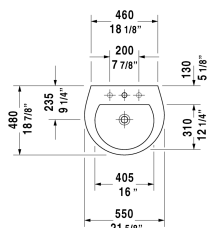

Washbasin # 262155..00 / 262155..30

| < 21 5/8" Inch > |

Washbasin	Dimension	Weight	Order number
with overflow, with tap platform, 21 5/8" Inch			
Colors			
00 White			
Variant			
p	21 5/8" x 18 7/8" Inch	33.7 lb	262155..00
p p p	21 5/8" x 18 7/8" Inch	33.7 lb	262155..30
Sanitary ceramics with the special WonderGliss surface finish will remain clean and attractive-looking for a long time to come. When ordering WonderGliss please add a "1" as eleventh digit to the model number.			
Pedestal for # 262165, 262160, 262155		37.5 lb	085824
Siphon cover for # 262165, 262160, 262155	7 1/8" x 11 3/4" Inch	14.1 lb	085825

All drawings contain the necessary measurements which are subject to standard tolerances. They are stated in inch & mm and are non-binding. Exact measurements, in particular for customized installation scenarios, can only be taken from the finished ceramic piece.