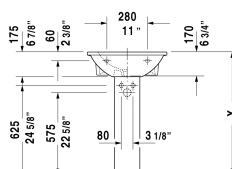

Washbasin # 262155..00 / 262155..30

| < 21 5/8" Inch > |

Washbasin	Dimension	Weight	Order number
with overflow, with tap platform, 21 5/8" Inch			
Colors			
00 White			
Variant			
p	21 5/8" x 18 7/8" Inch	33.7 lb	262155..00
p p p	21 5/8" x 18 7/8" Inch	33.7 lb	262155..30
Sanitary ceramics with the special WonderGliss surface finish will remain clean and attractive-looking for a long time to come. When ordering WonderGliss please add a "1" as eleventh digit to the model number.			
Pedestal for # 262165, 262160, 262155		37.5 lb	085824
Siphon cover for # 262165, 262160, 262155	7 1/8" x 11 3/4" Inch	14.1 lb	085825

All drawings contain the necessary measurements which are subject to standard tolerances. They are stated in inch & mm and are non-binding. Exact measurements, in particular for customized installation scenarios, can only be taken from the finished ceramic piece.