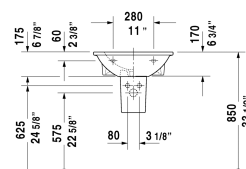

Washbasin # 262155..00 / 262155..30

| < 21 5/8" Inch > |

Washbasin	Dimension	Weight	Order number
with overflow, with tap platform, 21 5/8" Inch			
Colors			
00 White			
Variant			
p	21 5/8" x 18 7/8" Inch	33.7 lb	262155..00
p p p	21 5/8" x 18 7/8" Inch	33.7 lb	262155..30
Sanitary ceramics with the special WonderGliss surface finish will remain clean and attractive-looking for a long time to come. When ordering WonderGliss please add a "1" as eleventh digit to the model number.			
Pedestal for # 262165, 262160, 262155		37.5 lb	085824
Siphon cover for # 262165, 262160, 262155	7 1/8" x 11 3/4" Inch	14.1 lb	085825

All drawings contain the necessary measurements which are subject to standard tolerances. They are stated in inch & mm and are non-binding. Exact measurements, in particular for customized installation scenarios, can only be taken from the finished ceramic piece.