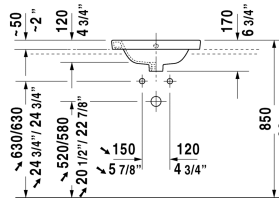

Vanity basin # 232748..00

| < Ø 18 7/8" Inch > |

Vanity basin	Dimension	Weight	Order number
countertop basin, with overflow, with tap platform, Ø 18 7/8" Inch			
<b>Colors</b>			
00 White			
<b>Variant</b>			
p	Ø 18 7/8" Inch	19 lb	232748..00
Sanitary ceramics with the special WonderGliss surface finish will remain clean and attractive-looking for a long time to come. When ordering WonderGliss please add a "1" as eleventh digit to the model number.			

All drawings contain the necessary measurements which are subject to standard tolerances. They are stated in inch & mm and are non-binding. Exact measurements, in particular for customized installation scenarios, can only be taken from the finished ceramic piece.