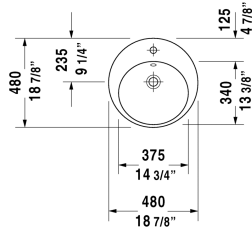

Vanity basin # 232748..00

| < Ø 18 7/8" Inch > |

Vanity basin	Dimension	Weight	Order number
countertop basin, with overflow, with tap platform, Ø 18 7/8" Inch			
<b>Colors</b>			
00 White			
<b>Variant</b>			
p	Ø 18 7/8" Inch	19 lb	232748..00
Sanitary ceramics with the special WonderGliss surface finish will remain clean and attractive-looking for a long time to come. When ordering WonderGliss please add a "1" as eleventh digit to the model number.			

All drawings contain the necessary measurements which are subject to standard tolerances. They are stated in inch & mm and are non-binding. Exact measurements, in particular for customized installation scenarios, can only be taken from the finished ceramic piece.