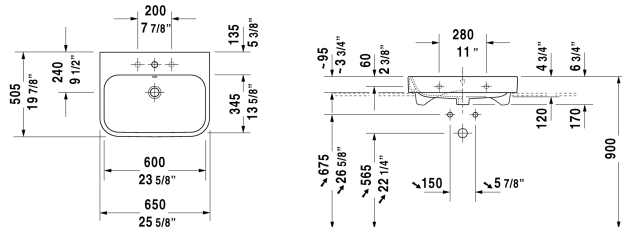

Furniture washbasin ground # 231865..25 / 231865..27 / 231865..28

|< 25 5/8" Inch >|

Furniture washbasin ground	Dimension	Weight	Order number
with overflow, with tap platform, overflow clip chrome included, 25 5/8" Inch			
Colors			
00 White			
Variant			
p p p	25 5/8" x 19 7/8" Inch	46.3 lb	231865..25
p	25 5/8" x 19 7/8" Inch	46.3 lb	231865..27
•	25 5/8" x 19 7/8" Inch	46.3 lb	231865..28
Sanitary ceramics with the special WonderGliss surface finish will remain clean and attractive-looking for a long time to come. When ordering WonderGliss please add a "1" as eleventh digit to the model number.			

All drawings contain the necessary measurements which are subject to standard tolerances. They are stated in inch & mm and are non-binding. Exact measurements, in particular for customized installation scenarios, can only be taken from the finished ceramic piece.