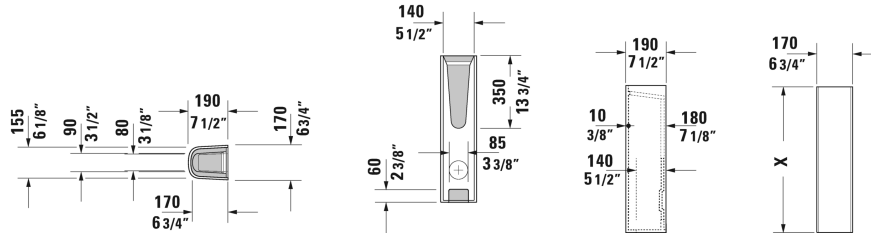

D-Code Pedestal # 08632700002

Pedestal	Dimension	Weight	Order number
for # 231065, 231060, 231055, 034265, 034285, 034210, 034812			
Colors			
00 White			
Variant			
		23 lb	08632700002
Suitable products			
Furniture washbasin with overflow, with faucet deck, underside fully glazed, hardware included, wall-mounted, 33 1/2" x 18 7/8" Inch	33 1/2" x 18 7/8" Inch		034285
Furniture washbasin with overflow, with faucet deck, underside fully glazed, hardware included, wall-mounted, 41 3/8" x 18 7/8" Inch	41 3/8" x 18 7/8" Inch		034210
Washbasin with overflow, with faucet deck, underside fully glazed, hardware included, wall-mounted, cUPC® listed*, 25 5/8" x 19 5/8" Inch	25 5/8" x 19 5/8" Inch		231065
Washbasin with overflow, with faucet deck, underside fully glazed, hardware included, wall-mounted, cUPC® listed*, 23 5/8" x 18 1/8" Inch	23 5/8" x 18 1/8" Inch		231060
Washbasin with overflow, with faucet deck, underside fully glazed, hardware included, wall-mounted, cUPC® listed*, 21 5/8" x 16 7/8" Inch	21 5/8" x 16 7/8" Inch		231055
Furniture washbasin with overflow, with faucet deck, underside fully glazed, hardware included, wall-mounted, 25 5/8" x 19 1/8" Inch	25 5/8" x 19 1/8" Inch		034265
Double furniture washbasin with overflow, with faucet deck, underside fully glazed, hardware included, wall-mounted, 47 1/4" x 18 7/8" Inch	47 1/4" x 18 7/8" Inch		034812

All drawings contain the necessary measurements which are subject to standard tolerances. They are stated in inch & mm and are non-binding. Exact measurements, in particular for customized installation scenarios, can only be taken from the finished ceramic piece.