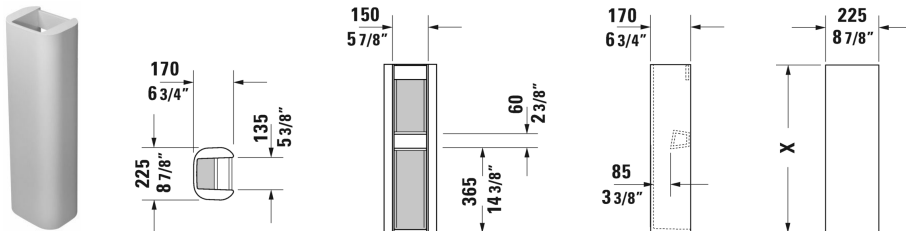

Happy D.2 Pedestal # 0858270000

| Pedestal | Dimension | Weight | Order number |
|---|------------------------|---------|--------------|
| for # 231680, 231665, 231660 | | | |
| Colors | | | |
| 00 White | | | |
| Variant | | | |
| | | 30.6 lb | 0858270000 |
| Suitable products | | | |
| Washbasin with overflow, with faucet deck, overflow clip Chrome included, underside fully glazed, hardware included, wall-mounted, 31 1/2" x 20 5/8" Inch | 31 1/2" x 20 5/8" Inch | | 231680 |
| Washbasin with overflow, with faucet deck, overflow clip Chrome included, underside fully glazed, hardware included, wall-mounted, 23 5/8" x 18 3/4" Inch | 23 5/8" x 18 3/4" Inch | | 231660 |
| Washbasin with overflow, with faucet deck, overflow clip Chrome included, underside fully glazed, hardware included, wall-mounted, 25 5/8" x 19 1/2" Inch | 25 5/8" x 19 1/2" Inch | | 231665 |

All drawings contain the necessary measurements which are subject to standard tolerances. They are stated in inch & mm and are non-binding. Exact measurements, in particular for customized installation scenarios, can only be taken from the finished ceramic piece.