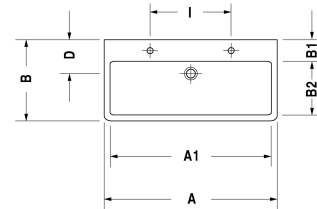

Washbasin # 045412..24

< 47 1/4" Inch >

Washbasin	Dimension	Weight	Order number
with tap platform, 47 1/4" Inch			
<b>Colors</b>			
00 White 08 Black			
<b>Variant</b>			
p _ _ p with overflow	47 1/4" x 18 1/2" Inch	73.9 lb	045412..24
Sanitary ceramics with the special WonderGliss surface finish will remain clean and attractive-looking for a long time to come. When ordering WonderGliss please add a "1" as eleventh digit to the model number.			
Metal console height adjustable +2", for washbasin # 045412		6.9 lb	003074

All drawings contain the necessary measurements which are subject to standard tolerances. They are stated in inch & mm and are non-binding. Exact measurements, in particular for customized installation scenarios, can only be taken from the finished ceramic piece.