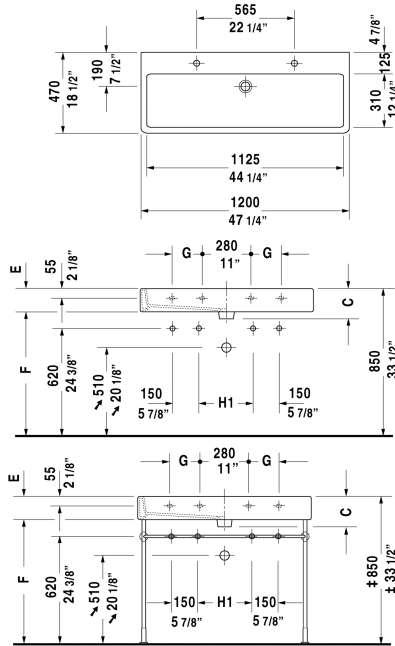

Washbasin # 045412..24

< 47 1/4" Inch >

Washbasin	Dimension	Weight	Order number
with tap platform, 47 1/4" Inch			
<b>Colors</b>			
00 White 08 Black			
<b>Variant</b>			
p _ _ p with overflow	47 1/4" x 18 1/2" Inch	73.9 lb	045412..24
Sanitary ceramics with the special WonderGliss surface finish will remain clean and attractive-looking for a long time to come. When ordering WonderGliss please add a "1" as eleventh digit to the model number.			
Metal console height adjustable +2", for washbasin # 045412		6.9 lb	003074

All drawings contain the necessary measurements which are subject to standard tolerances. They are stated in inch & mm and are non-binding. Exact measurements, in particular for customized installation scenarios, can only be taken from the finished ceramic piece.