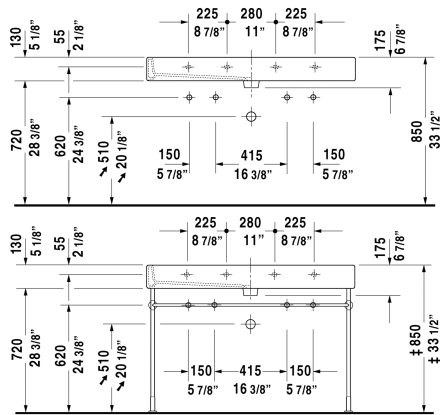

Washbasin # 045412..24

< 47 1/4" Inch >

Washbasin	Dimension	Weight	Order number
with tap platform, 47 1/4" Inch			
<b>Colors</b>			
00 White 08 Black			
<b>Variant</b>			
p _ _ p with overflow	47 1/4" x 18 1/2" Inch	73.9 lb	045412..24
Sanitary ceramics with the special WonderGliss surface finish will remain clean and attractive-looking for a long time to come. When ordering WonderGliss please add a "1" as eleventh digit to the model number.			
Metal console height adjustable +2", for washbasin # 045412		6.9 lb	003074

All drawings contain the necessary measurements which are subject to standard tolerances. They are stated in inch & mm and are non-binding. Exact measurements, in particular for customized installation scenarios, can only be taken from the finished ceramic piece.