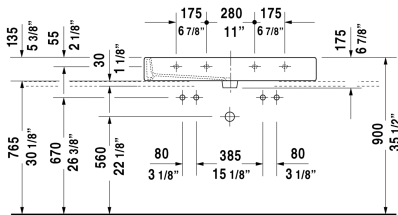

Washbasin ground # 045410..26

| < 39 3/8" Inch > |

Washbasin ground	Dimension	Weight	Order number
with tap platform, fixings included, 39 3/8" Inch			
Colors			
00 White 08 Black			
Variant			
p _ _ p with overflow	39 3/8" x 18 1/2" Inch	62.2 lb	045410..26
Sanitary ceramics with the special WonderGliss surface finish will remain clean and attractive-looking for a long time to come. When ordering WonderGliss please add a "1" as eleventh digit to the model number.			
Design Siphon		3.3 lb	005036
Push-open waste	2" Inch	0.8 lb	005052

All drawings contain the necessary measurements which are subject to standard tolerances. They are stated in inch & mm and are non-binding. Exact measurements, in particular for customized installation scenarios, can only be taken from the finished ceramic piece.