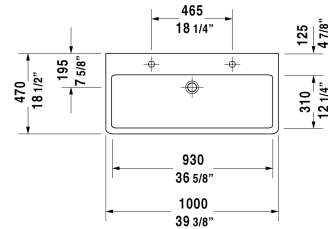

Washbasin ground # 045410..26

| < 39 3/8" Inch > |

Washbasin ground	Dimension	Weight	Order number
with tap platform, fixings included, 39 3/8" Inch			
Colors			
00 White 08 Black			
Variant			
p _ _ p with overflow	39 3/8" x 18 1/2" Inch	62.2 lb	045410..26
Sanitary ceramics with the special WonderGliss surface finish will remain clean and attractive-looking for a long time to come. When ordering WonderGliss please add a "1" as eleventh digit to the model number.			
Design Siphon		3.3 lb	005036
Push-open waste	2" Inch	0.8 lb	005052

All drawings contain the necessary measurements which are subject to standard tolerances. They are stated in inch & mm and are non-binding. Exact measurements, in particular for customized installation scenarios, can only be taken from the finished ceramic piece.