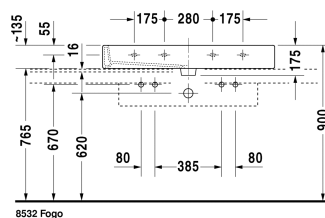

Washbasin ground # 045410..26

| < 39 3/8" Inch > |

Washbasin ground	Dimension	Weight	Order number
with tap platform, fixings included, 39 3/8" Inch			
Colors			
00 White 08 Black			
Variant			
p _ _ p with overflow	39 3/8" x 18 1/2" Inch	62.2 lb	045410..26
Sanitary ceramics with the special WonderGliss surface finish will remain clean and attractive-looking for a long time to come. When ordering WonderGliss please add a "1" as eleventh digit to the model number.			
Design Siphon		3.3 lb	005036
Push-open waste	2" Inch	0.8 lb	005052

All drawings contain the necessary measurements which are subject to standard tolerances. They are stated in inch & mm and are non-binding. Exact measurements, in particular for customized installation scenarios, can only be taken from the finished ceramic piece.