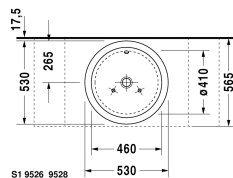

Washbowl # 044753..00

| < Ø 20 7/8" Inch > |

Washbowl	Dimension	Weight	Order number
ground, with overflow, without tap platform, overflow clip chrome included, fixings included, Ø 20 7/8" Inch			
Colors			
00 White			
Variant			
•	Ø 20 7/8" Inch	25.8 lb	044753..00
Sanitary ceramics with the special WonderGliss surface finish will remain clean and attractive-looking for a long time to come. When ordering WonderGliss please add a "1" as eleventh digit to the model number.			
Design Siphon		3.3 lb	005036
Pop-up basin waste with horizontal lever**	2" Inch	1.1 lb	005031
Pop-up basin waste with vertical lever***	2" Inch	1.1 lb	005051

All drawings contain the necessary measurements which are subject to standard tolerances. They are stated in inch & mm and are non-binding. Exact measurements, in particular for customized installation scenarios, can only be taken from the finished ceramic piece.