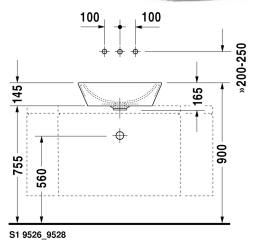

Washbowl # 044753..00

| < Ø 20 7/8" Inch > |

Washbowl	Dimension	Weight	Order number
ground, with overflow, without tap platform, overflow clip chrome included, fixings included, Ø 20 7/8" Inch			
Colors			
00 White			
Variant			
•	Ø 20 7/8" Inch	25.8 lb	044753..00
Sanitary ceramics with the special WonderGliss surface finish will remain clean and attractive-looking for a long time to come. When ordering WonderGliss please add a "1" as eleventh digit to the model number.			
Design Siphon		3.3 lb	005036
Pop-up basin waste with horizontal lever**	2" Inch	1.1 lb	005031
Pop-up basin waste with vertical lever***	2" Inch	1.1 lb	005051

All drawings contain the necessary measurements which are subject to standard tolerances. They are stated in inch & mm and are non-binding. Exact measurements, in particular for customized installation scenarios, can only be taken from the finished ceramic piece.