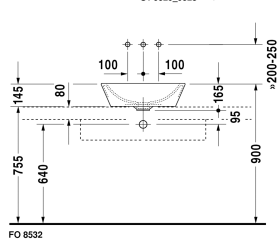

Washbowl # 044753..00

| < Ø 20 7/8" Inch > |

Washbowl	Dimension	Weight	Order number
ground, with overflow, without tap platform, overflow clip chrome included, fixings included, Ø 20 7/8" Inch			
Colors			
00 White			
Variant			
•	Ø 20 7/8" Inch	25.8 lb	044753..00
Sanitary ceramics with the special WonderGliss surface finish will remain clean and attractive-looking for a long time to come. When ordering WonderGliss please add a "1" as eleventh digit to the model number.			
Design Siphon		3.3 lb	005036
Pop-up basin waste with horizontal lever**	2" Inch	1.1 lb	005031
Pop-up basin waste with vertical lever***	2" Inch	1.1 lb	005051

All drawings contain the necessary measurements which are subject to standard tolerances. They are stated in inch & mm and are non-binding. Exact measurements, in particular for customized installation scenarios, can only be taken from the finished ceramic piece.