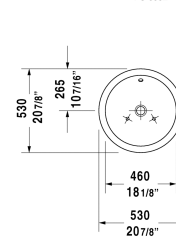

Washbowl # 044753..00

| < Ø 20 7/8" Inch > |

Washbowl	Dimension	Weight	Order number
ground, with overflow, without tap platform, overflow clip chrome included, fixings included, Ø 20 7/8" Inch			
Colors			
00 White			
Variant			
•	Ø 20 7/8" Inch	25.8 lb	044753..00
Sanitary ceramics with the special WonderGliss surface finish will remain clean and attractive-looking for a long time to come. When ordering WonderGliss please add a "1" as eleventh digit to the model number.			
Design Siphon		3.3 lb	005036
Pop-up basin waste with horizontal lever**	2" Inch	1.1 lb	005031
Pop-up basin waste with vertical lever***	2" Inch	1.1 lb	005051

All drawings contain the necessary measurements which are subject to standard tolerances. They are stated in inch & mm and are non-binding. Exact measurements, in particular for customized installation scenarios, can only be taken from the finished ceramic piece.