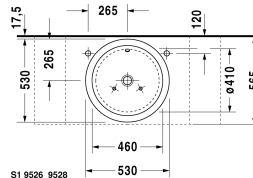

Washbowl # 044753..00

| < Ø 20 7/8" Inch > |

Washbowl	Dimension	Weight	Order number
ground, with overflow, without tap platform, overflow clip chrome included, fixings included, Ø 20 7/8" Inch			
Colors			
00 White			
Variant			
•	Ø 20 7/8" Inch	25.8 lb	044753..00
Sanitary ceramics with the special WonderGliss surface finish will remain clean and attractive-looking for a long time to come. When ordering WonderGliss please add a "1" as eleventh digit to the model number.			
Design Siphon		3.3 lb	005036
Pop-up basin waste with horizontal lever**	2" Inch	1.1 lb	005031
Pop-up basin waste with vertical lever***	2" Inch	1.1 lb	005051

All drawings contain the necessary measurements which are subject to standard tolerances. They are stated in inch & mm and are non-binding. Exact measurements, in particular for customized installation scenarios, can only be taken from the finished ceramic piece.