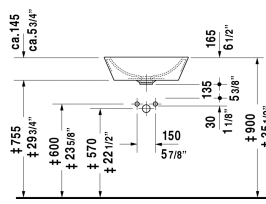

Washbowl # 044753..00

| < Ø 20 7/8" Inch > |

Washbowl	Dimension	Weight	Order number
ground, with overflow, without tap platform, overflow clip chrome included, fixings included, Ø 20 7/8" Inch			
Colors			
00 White			
Variant			
•	Ø 20 7/8" Inch	25.8 lb	044753..00
Sanitary ceramics with the special WonderGliss surface finish will remain clean and attractive-looking for a long time to come. When ordering WonderGliss please add a "1" as eleventh digit to the model number.			
Design Siphon		3.3 lb	005036
Pop-up basin waste with horizontal lever**	2" Inch	1.1 lb	005031
Pop-up basin waste with vertical lever***	2" Inch	1.1 lb	005051

All drawings contain the necessary measurements which are subject to standard tolerances. They are stated in inch & mm and are non-binding. Exact measurements, in particular for customized installation scenarios, can only be taken from the finished ceramic piece.