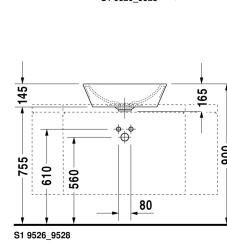

Washbowl # 044753..00

| < Ø 20 7/8" Inch > |

Washbowl	Dimension	Weight	Order number
ground, with overflow, without tap platform, overflow clip chrome included, fixings included, Ø 20 7/8" Inch			
Colors			
00 White			
Variant			
•	Ø 20 7/8" Inch	25.8 lb	044753..00
Sanitary ceramics with the special WonderGliss surface finish will remain clean and attractive-looking for a long time to come. When ordering WonderGliss please add a "1" as eleventh digit to the model number.			
Design Siphon		3.3 lb	005036
Pop-up basin waste with horizontal lever**	2" Inch	1.1 lb	005031
Pop-up basin waste with vertical lever***	2" Inch	1.1 lb	005051

All drawings contain the necessary measurements which are subject to standard tolerances. They are stated in inch & mm and are non-binding. Exact measurements, in particular for customized installation scenarios, can only be taken from the finished ceramic piece.