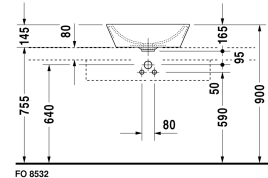

Washbowl # 044753..00

| < Ø 20 7/8" Inch > |

Washbowl	Dimension	Weight	Order number
ground, with overflow, without tap platform, overflow clip chrome included, fixings included, Ø 20 7/8" Inch			
Colors			
00 White			
Variant			
•	Ø 20 7/8" Inch	25.8 lb	044753..00
Sanitary ceramics with the special WonderGliss surface finish will remain clean and attractive-looking for a long time to come. When ordering WonderGliss please add a "1" as eleventh digit to the model number.			
Design Siphon		3.3 lb	005036
Pop-up basin waste with horizontal lever**	2" Inch	1.1 lb	005031
Pop-up basin waste with vertical lever***	2" Inch	1.1 lb	005051

All drawings contain the necessary measurements which are subject to standard tolerances. They are stated in inch & mm and are non-binding. Exact measurements, in particular for customized installation scenarios, can only be taken from the finished ceramic piece.