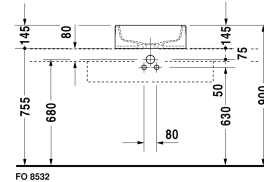

**Washbowl # 044546..00**

| < Ø 18 1/8" Inch > |

Washbowl	Dimension	Weight	Order number
ground, without overflow, without tap platform, fixings included, Ø 18 1/8" Inch			
<b>Colors</b>			
00 White			
<b>Variant</b>			
•	Ø 18 1/8" Inch	24.7 lb	044546..00
Sanitary ceramics with the special WonderGliss surface finish will remain clean and attractive-looking for a long time to come. When ordering WonderGliss please add a "1" as eleventh digit to the model number.			
Design Siphon		3.3 lb	005036
Slotted waste	2" Inch	0.7 lb	005024

All drawings contain the necessary measurements which are subject to standard tolerances. They are stated in inch & mm and are non-binding. Exact measurements, in particular for customized installation scenarios, can only be taken from the finished ceramic piece.