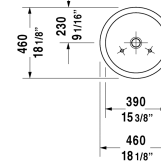

**Washbowl # 044546..00**

| < Ø 18 1/8" Inch > |

Washbowl	Dimension	Weight	Order number
ground, without overflow, without tap platform, fixings included, Ø 18 1/8" Inch			
<b>Colors</b>			
00 White			
<b>Variant</b>			
•	Ø 18 1/8" Inch	24.7 lb	044546..00
Sanitary ceramics with the special WonderGliss surface finish will remain clean and attractive-looking for a long time to come. When ordering WonderGliss please add a "1" as eleventh digit to the model number.			
Design Siphon		3.3 lb	005036
Slotted waste	2" Inch	0.7 lb	005024

All drawings contain the necessary measurements which are subject to standard tolerances. They are stated in inch & mm and are non-binding. Exact measurements, in particular for customized installation scenarios, can only be taken from the finished ceramic piece.