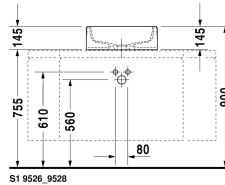

**Washbowl # 044546..00**

| < Ø 18 1/8" Inch > |

Washbowl	Dimension	Weight	Order number
ground, without overflow, without tap platform, fixings included, Ø 18 1/8" Inch			
<b>Colors</b>			
00 White			
<b>Variant</b>			
•	Ø 18 1/8" Inch	24.7 lb	044546..00
Sanitary ceramics with the special WonderGliss surface finish will remain clean and attractive-looking for a long time to come. When ordering WonderGliss please add a "1" as eleventh digit to the model number.			
Design Siphon		3.3 lb	005036
Slotted waste	2" Inch	0.7 lb	005024

All drawings contain the necessary measurements which are subject to standard tolerances. They are stated in inch & mm and are non-binding. Exact measurements, in particular for customized installation scenarios, can only be taken from the finished ceramic piece.