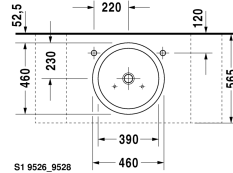

**Washbowl # 044546..00**

| < Ø 18 1/8" Inch > |

Washbowl	Dimension	Weight	Order number
ground, without overflow, without tap platform, fixings included, Ø 18 1/8" Inch			
<b>Colors</b>			
00 White			
<b>Variant</b>			
•	Ø 18 1/8" Inch	24.7 lb	044546..00
Sanitary ceramics with the special WonderGliss surface finish will remain clean and attractive-looking for a long time to come. When ordering WonderGliss please add a "1" as eleventh digit to the model number.			
Design Siphon		3.3 lb	005036
Slotted waste	2" Inch	0.7 lb	005024

All drawings contain the necessary measurements which are subject to standard tolerances. They are stated in inch & mm and are non-binding. Exact measurements, in particular for customized installation scenarios, can only be taken from the finished ceramic piece.