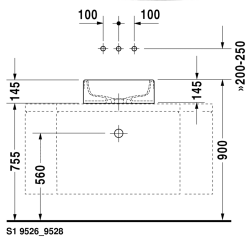

**Washbowl # 044546..00**

| < Ø 18 1/8" Inch > |

Washbowl	Dimension	Weight	Order number
ground, without overflow, without tap platform, fixings included, Ø 18 1/8" Inch			
<b>Colors</b>			
00 White			
<b>Variant</b>			
•	Ø 18 1/8" Inch	24.7 lb	044546..00
Sanitary ceramics with the special WonderGliss surface finish will remain clean and attractive-looking for a long time to come. When ordering WonderGliss please add a "1" as eleventh digit to the model number.			
Design Siphon		3.3 lb	005036
Slotted waste	2" Inch	0.7 lb	005024

All drawings contain the necessary measurements which are subject to standard tolerances. They are stated in inch & mm and are non-binding. Exact measurements, in particular for customized installation scenarios, can only be taken from the finished ceramic piece.