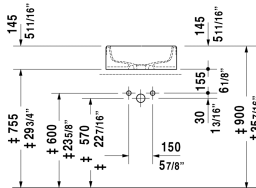

**Washbowl # 044546..00**

| < Ø 18 1/8" Inch > |

Washbowl	Dimension	Weight	Order number
ground, without overflow, without tap platform, fixings included, Ø 18 1/8" Inch			
<b>Colors</b>			
00 White			
<b>Variant</b>			
•	Ø 18 1/8" Inch	24.7 lb	044546..00
Sanitary ceramics with the special WonderGliss surface finish will remain clean and attractive-looking for a long time to come. When ordering WonderGliss please add a "1" as eleventh digit to the model number.			
Design Siphon		3.3 lb	005036
Slotted waste	2" Inch	0.7 lb	005024

All drawings contain the necessary measurements which are subject to standard tolerances. They are stated in inch & mm and are non-binding. Exact measurements, in particular for customized installation scenarios, can only be taken from the finished ceramic piece.