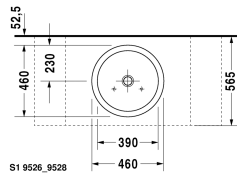

**Washbowl # 044546..00**

| < Ø 18 1/8" Inch > |

Washbowl	Dimension	Weight	Order number
ground, without overflow, without tap platform, fixings included, Ø 18 1/8" Inch			
<b>Colors</b>			
00 White			
<b>Variant</b>			
•	Ø 18 1/8" Inch	24.7 lb	044546..00
Sanitary ceramics with the special WonderGliss surface finish will remain clean and attractive-looking for a long time to come. When ordering WonderGliss please add a "1" as eleventh digit to the model number.			
Design Siphon		3.3 lb	005036
Slotted waste	2" Inch	0.7 lb	005024

All drawings contain the necessary measurements which are subject to standard tolerances. They are stated in inch & mm and are non-binding. Exact measurements, in particular for customized installation scenarios, can only be taken from the finished ceramic piece.