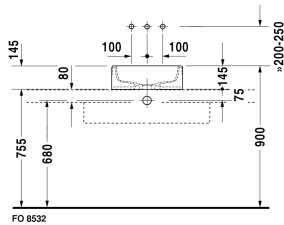

**Washbowl # 044546..00**

| < Ø 18 1/8" Inch > |

Washbowl	Dimension	Weight	Order number
ground, without overflow, without tap platform, fixings included, Ø 18 1/8" Inch			
<b>Colors</b>			
00 White			
<b>Variant</b>			
•	Ø 18 1/8" Inch	24.7 lb	044546..00
Sanitary ceramics with the special WonderGliss surface finish will remain clean and attractive-looking for a long time to come. When ordering WonderGliss please add a "1" as eleventh digit to the model number.			
Design Siphon		3.3 lb	005036
Slotted waste	2" Inch	0.7 lb	005024

All drawings contain the necessary measurements which are subject to standard tolerances. They are stated in inch & mm and are non-binding. Exact measurements, in particular for customized installation scenarios, can only be taken from the finished ceramic piece.