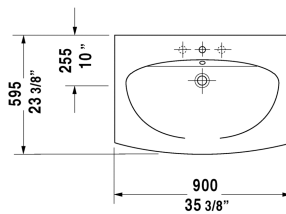

Washbasin # 043490..00 / 043490..30

| < 35 3/8" Inch > |

Washbasin	Dimension	Weight	Order number
with overflow, with tap platform, 35 3/8" Inch			
<b>Colors</b>			
00 White			
<b>Variant</b>			
p	35 3/8" x 23 3/8" Inch	66.8 lb	043490..00
p p p	35 3/8" x 23 3/8" Inch	66.8 lb	043490..30
Sanitary ceramics with the special WonderGliss surface finish will remain clean and attractive-looking for a long time to come. When ordering WonderGliss please add a "1" as eleventh digit to the model number.			
Pedestal for 043490	6 1/4" x 11 5/8" Inch	36.4 lb	086320
Siphon cover for 043490	7 1/8" x 13" Inch	22.3 lb	086325
Fixing for siphon cover		0.2 lb	005503

All drawings contain the necessary measurements which are subject to standard tolerances. They are stated in inch & mm and are non-binding. Exact measurements, in particular for customized installation scenarios, can only be taken from the finished ceramic piece.