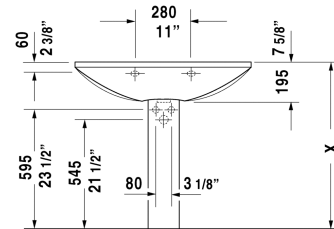

Washbasin # 043490..00 / 043490..30

| < 35 3/8" Inch > |

Washbasin	Dimension	Weight	Order number
with overflow, with tap platform, 35 3/8" Inch			
<b>Colors</b>			
00 White			
<b>Variant</b>			
p	35 3/8" x 23 3/8" Inch	66.8 lb	043490..00
p p p	35 3/8" x 23 3/8" Inch	66.8 lb	043490..30
Sanitary ceramics with the special WonderGliss surface finish will remain clean and attractive-looking for a long time to come. When ordering WonderGliss please add a "1" as eleventh digit to the model number.			
Pedestal for 043490	6 1/4" x 11 5/8" Inch	36.4 lb	086320
Siphon cover for 043490	7 1/8" x 13" Inch	22.3 lb	086325
Fixing for siphon cover		0.2 lb	005503

All drawings contain the necessary measurements which are subject to standard tolerances. They are stated in inch & mm and are non-binding. Exact measurements, in particular for customized installation scenarios, can only be taken from the finished ceramic piece.