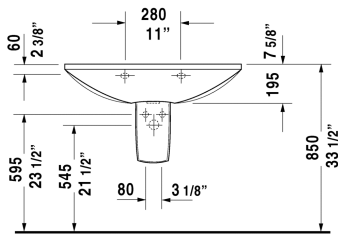

Washbasin # 043490..00 / 043490..30

| < 35 3/8" Inch > |

Washbasin	Dimension	Weight	Order number
with overflow, with tap platform, 35 3/8" Inch			
<b>Colors</b>			
00 White			
<b>Variant</b>			
p	35 3/8" x 23 3/8" Inch	66.8 lb	043490..00
p p p	35 3/8" x 23 3/8" Inch	66.8 lb	043490..30
Sanitary ceramics with the special WonderGliss surface finish will remain clean and attractive-looking for a long time to come. When ordering WonderGliss please add a "1" as eleventh digit to the model number.			
Pedestal for 043490	6 1/4" x 11 5/8" Inch	36.4 lb	086320
Siphon cover for 043490	7 1/8" x 13" Inch	22.3 lb	086325
Fixing for siphon cover		0.2 lb	005503

All drawings contain the necessary measurements which are subject to standard tolerances. They are stated in inch & mm and are non-binding. Exact measurements, in particular for customized installation scenarios, can only be taken from the finished ceramic piece.