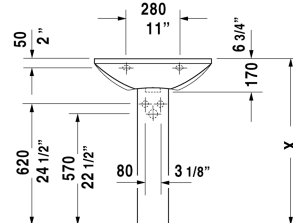

Washbasin # 043460..00 / 043460..30

| < 23 5/8" Inch > |

Washbasin	Dimension	Weight	Order number
with overflow, with tap platform, 23 5/8" Inch			
<b>Colors</b>			
00 White			
<b>Variant</b>			
p	23 5/8" x 18 1/2" Inch	32 lb	043460..00
p p p	23 5/8" x 18 1/2" Inch	32 lb	043460..30
Sanitary ceramics with the special WonderGliss surface finish will remain clean and attractive-looking for a long time to come. When ordering WonderGliss please add a "1" as eleventh digit to the model number.			
Pedestal for 043470 and 043460	6 1/2" x 8 5/8" Inch	29.7 lb	086321
Siphon cover for 043470 and 043460	6 1/2" x 11 1/4" Inch	12.1 lb	086326
Fixing for siphon cover		0.2 lb	005503

All drawings contain the necessary measurements which are subject to standard tolerances. They are stated in inch & mm and are non-binding. Exact measurements, in particular for customized installation scenarios, can only be taken from the finished ceramic piece.