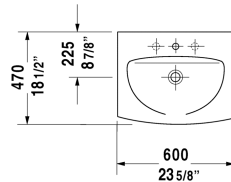

Washbasin # 043460..00 / 043460..30

| < 23 5/8" Inch > |

Washbasin	Dimension	Weight	Order number
with overflow, with tap platform, 23 5/8" Inch			
<b>Colors</b>			
00 White			
<b>Variant</b>			
p	23 5/8" x 18 1/2" Inch	32 lb	043460..00
p p p	23 5/8" x 18 1/2" Inch	32 lb	043460..30
Sanitary ceramics with the special WonderGliss surface finish will remain clean and attractive-looking for a long time to come. When ordering WonderGliss please add a "1" as eleventh digit to the model number.			
Pedestal for 043470 and 043460	6 1/2" x 8 5/8" Inch	29.7 lb	086321
Siphon cover for 043470 and 043460	6 1/2" x 11 1/4" Inch	12.1 lb	086326
Fixing for siphon cover		0.2 lb	005503

All drawings contain the necessary measurements which are subject to standard tolerances. They are stated in inch & mm and are non-binding. Exact measurements, in particular for customized installation scenarios, can only be taken from the finished ceramic piece.