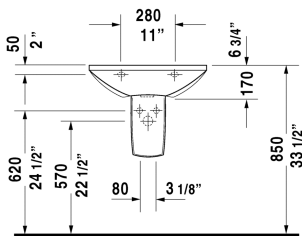

Washbasin # 043460..00 / 043460..30

| < 23 5/8" Inch > |

Washbasin	Dimension	Weight	Order number
with overflow, with tap platform, 23 5/8" Inch			
<b>Colors</b>			
00 White			
<b>Variant</b>			
p	23 5/8" x 18 1/2" Inch	32 lb	043460..00
p p p	23 5/8" x 18 1/2" Inch	32 lb	043460..30
Sanitary ceramics with the special WonderGliss surface finish will remain clean and attractive-looking for a long time to come. When ordering WonderGliss please add a "1" as eleventh digit to the model number.			
Pedestal for 043470 and 043460	6 1/2" x 8 5/8" Inch	29.7 lb	086321
Siphon cover for 043470 and 043460	6 1/2" x 11 1/4" Inch	12.1 lb	086326
Fixing for siphon cover		0.2 lb	005503

All drawings contain the necessary measurements which are subject to standard tolerances. They are stated in inch & mm and are non-binding. Exact measurements, in particular for customized installation scenarios, can only be taken from the finished ceramic piece.