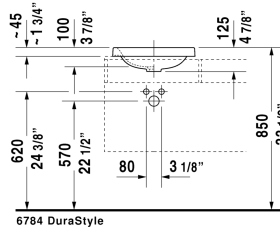

Vanity basin # 037243..00

|< 16 7/8" Inch >|

Vanity basin	Dimension	Weight	Order number
countertop basin, without overflow, without tap platform, 16 7/8" Inch			
Colors			
00 White			
Variant			
•	16 7/8" x 16 7/8" Inch	16.5 lb	037243..00
Sanitary ceramics with the special WonderGliss surface finish will remain clean and attractive-looking for a long time to come. When ordering WonderGliss please add a "1" as eleventh digit to the model number.			

All drawings contain the necessary measurements which are subject to standard tolerances. They are stated in inch & mm and are non-binding. Exact measurements, in particular for customized installation scenarios, can only be taken from the finished ceramic piece.