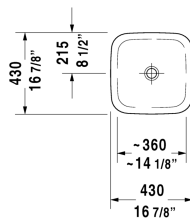

Vanity basin # 037243..00

|< 16 7/8" Inch >|

Vanity basin	Dimension	Weight	Order number
countertop basin, without overflow, without tap platform, 16 7/8" Inch			
Colors			
00 White			
Variant			
•	16 7/8" x 16 7/8" Inch	16.5 lb	037243..00
Sanitary ceramics with the special WonderGliss surface finish will remain clean and attractive-looking for a long time to come. When ordering WonderGliss please add a "1" as eleventh digit to the model number.			

All drawings contain the necessary measurements which are subject to standard tolerances. They are stated in inch & mm and are non-binding. Exact measurements, in particular for customized installation scenarios, can only be taken from the finished ceramic piece.