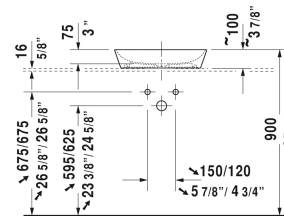

Washbowl # 233950..00

| < 19 5/8" Inch > |

Washbowl	Dimension	Weight	Order number
without tap platform, without overflow, 19 5/8" Inch			
Colors			
00 White			
Variant			
•	19 5/8" x 16" Inch	12.8 lb	233950..00
Sanitary ceramics with the special WonderGliss surface finish will remain clean and attractive-looking for a long time to come. When ordering WonderGliss please add a "1" as eleventh digit to the model number.			
Design Siphon		3.3 lb	005036
Slotted waste	2" Inch	0.7 lb	005024

All drawings contain the necessary measurements which are subject to standard tolerances. They are stated in inch & mm and are non-binding. Exact measurements, in particular for customized installation scenarios, can only be taken from the finished ceramic piece.