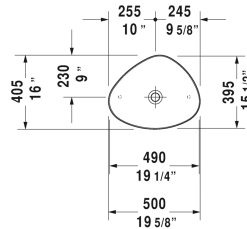

Washbowl # 233950..00

| < 19 5/8" Inch > |

Washbowl	Dimension	Weight	Order number
without tap platform, without overflow, 19 5/8" Inch			
Colors			
00 White			
Variant			
•	19 5/8" x 16" Inch	12.8 lb	233950..00
Sanitary ceramics with the special WonderGliss surface finish will remain clean and attractive-looking for a long time to come. When ordering WonderGliss please add a "1" as eleventh digit to the model number.			
Design Siphon		3.3 lb	005036
Slotted waste	2" Inch	0.7 lb	005024

All drawings contain the necessary measurements which are subject to standard tolerances. They are stated in inch & mm and are non-binding. Exact measurements, in particular for customized installation scenarios, can only be taken from the finished ceramic piece.