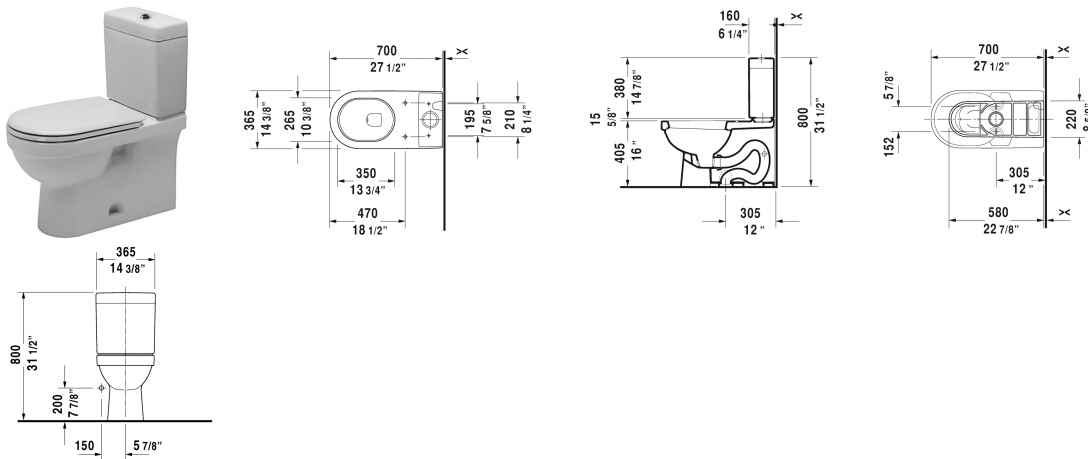

Two-Piece toilet # 0112010062

| < 14 3/8" Inch > |

Two-Piece toilet	Dimension	Weight	Order number
(without cistern), cUPC listed, US-version toilet, syphonic, 12" rough-in, vertical outlet, 1.28 gpf			
Colors			
00 White			
Variant			
◆	14 3/8" x 27 1/2" Inch	62.5 lb	0112010062
Cistern cUPC listed, bottom left supply		27.4 lb	092910
Mounting set for One-piece and Two-piece toilets, 1/2", US-version		1.1 lb	001431
Suitable products			
Cistern cUPC listed, bottom left supply,			092910

All drawings contain the necessary measurements which are subject to standard tolerances. They are stated in inch & mm and are non-binding. Exact measurements, in particular for customized installation scenarios, can only be taken from the finished ceramic piece.