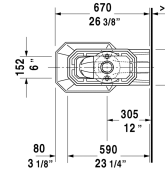

**Two-Piece toilet # 2130010000**

| < 14 1/8" Inch > |

Two-Piece toilet	Dimension	Weight	Order number
(without cistern), syphonic, US-version toilet, 12" rough-in, vertical outlet, cUPC listed, 1.28 gpf			
<b>Colors</b>			
00 White			
<b>Variant</b>			
♦	14 1/8" x 26 1/8" Inch	57.3 lb	2130010000
Cistern with Single Flush mechanism, Chrome, cUPC listed, bottom left supply, 1.28 gpf	16 1/2" x 6 7/8" Inch	34.2 lb	087230
Toilet seat and cover oval seat hole, hinges stainless steel, without slow close	14 1/2" x 17" Inch	8.6 lb	006661
Mounting set for One-piece and Two-piece toilets, 1/2", US-version		1.1 lb	001431
<b>Suitable products</b>			
Toilet seat and cover oval seat hole, hinges stainless steel, without slow close, 14 1/2" x 17" Inch	14 1/2" x 17" Inch		006661
Cistern with Single Flush mechanism, Chrome, cUPC listed, bottom left supply, 1.28 gpf, 16 1/2" x 6 7/8" Inch	16 1/2" x 6 7/8" Inch		087230

All drawings contain the necessary measurements which are subject to standard tolerances. They are stated in inch & mm and are non-binding. Exact measurements, in particular for customized installation scenarios, can only be taken from the finished ceramic piece.