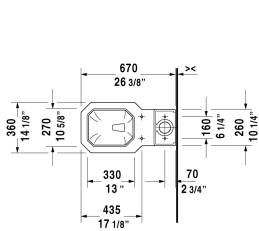

**Two-Piece toilet # 2130010000**

| < 14 1/8" Inch > |

Two-Piece toilet	Dimension	Weight	Order number
(without cistern), syphonic, US-version toilet, 12" rough-in, vertical outlet, cUPC listed, 1.28 gpf			
<b>Colors</b>			
00 White			
<b>Variant</b>			
♦	14 1/8" x 26 1/8" Inch	57.3 lb	2130010000
Cistern with Single Flush mechanism, Chrome, cUPC listed, bottom left supply, 1.28 gpf	16 1/2" x 6 7/8" Inch	34.2 lb	087230
Toilet seat and cover oval seat hole, hinges stainless steel, without slow close	14 1/2" x 17" Inch	8.6 lb	006661
Mounting set for One-piece and Two-piece toilets, 1/2", US-version		1.1 lb	001431
<b>Suitable products</b>			
Toilet seat and cover oval seat hole, hinges stainless steel, without slow close, 14 1/2" x 17" Inch	14 1/2" x 17" Inch		006661
Cistern with Single Flush mechanism, Chrome, cUPC listed, bottom left supply, 1.28 gpf, 16 1/2" x 6 7/8" Inch	16 1/2" x 6 7/8" Inch		087230

All drawings contain the necessary measurements which are subject to standard tolerances. They are stated in inch & mm and are non-binding. Exact measurements, in particular for customized installation scenarios, can only be taken from the finished ceramic piece.