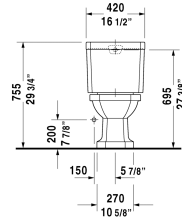

**Two-Piece toilet # 2130010000**

| < 14 1/8" Inch > |

Two-Piece toilet	Dimension	Weight	Order number
(without cistern), syphonic, US-version toilet, 12" rough-in, vertical outlet, cUPC listed, 1.28 gpf			
<b>Colors</b>			
00 White			
<b>Variant</b>			
♦	14 1/8" x 26 1/8" Inch	57.3 lb	2130010000
Cistern with Single Flush mechanism, Chrome, cUPC listed, bottom left supply, 1.28 gpf	16 1/2" x 6 7/8" Inch	34.2 lb	087230
Toilet seat and cover oval seat hole, hinges stainless steel, without slow close	14 1/2" x 17" Inch	8.6 lb	006661
Mounting set for One-piece and Two-piece toilets, 1/2", US-version		1.1 lb	001431
<b>Suitable products</b>			
Toilet seat and cover oval seat hole, hinges stainless steel, without slow close, 14 1/2" x 17" Inch	14 1/2" x 17" Inch		006661
Cistern with Single Flush mechanism, Chrome, cUPC listed, bottom left supply, 1.28 gpf, 16 1/2" x 6 7/8" Inch	16 1/2" x 6 7/8" Inch		087230

All drawings contain the necessary measurements which are subject to standard tolerances. They are stated in inch & mm and are non-binding. Exact measurements, in particular for customized installation scenarios, can only be taken from the finished ceramic piece.