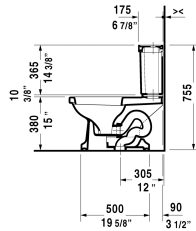

**Two-Piece toilet # 2130010000**

| < 14 1/8" Inch > |

Two-Piece toilet	Dimension	Weight	Order number
(without cistern), syphonic, US-version toilet, 12" rough-in, vertical outlet, cUPC listed, 1.28 gpf			
<b>Colors</b>			
00 White			
<b>Variant</b>			
♦	14 1/8" x 26 1/8" Inch	57.3 lb	2130010000
Cistern with Single Flush mechanism, Chrome, cUPC listed, bottom left supply, 1.28 gpf	16 1/2" x 6 7/8" Inch	34.2 lb	087230
Toilet seat and cover oval seat hole, hinges stainless steel, without slow close	14 1/2" x 17" Inch	8.6 lb	006661
Mounting set for One-piece and Two-piece toilets, 1/2", US-version		1.1 lb	001431
<b>Suitable products</b>			
Toilet seat and cover oval seat hole, hinges stainless steel, without slow close, 14 1/2" x 17" Inch	14 1/2" x 17" Inch		006661
Cistern with Single Flush mechanism, Chrome, cUPC listed, bottom left supply, 1.28 gpf, 16 1/2" x 6 7/8" Inch	16 1/2" x 6 7/8" Inch		087230

All drawings contain the necessary measurements which are subject to standard tolerances. They are stated in inch & mm and are non-binding. Exact measurements, in particular for customized installation scenarios, can only be taken from the finished ceramic piece.