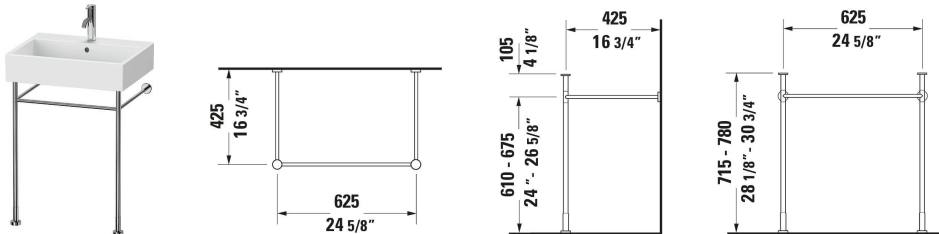

Vero Console # 0030751000

|< 24 5/8 " >|

Console	Dimension	Weight	Order number
Installation Type: Floorstanding, Wall installation, Adjustable height: 2 1/2 ", Hardware included: Yes, Reversible: No, Includes towel rail: Yes			
Colors			
10 Chrome			
Variant			
Chrome Polished	24 5/8 "x30 3/4 "	6.173 lb	0030751000
Suitable products			
Wall Mounted Sink Rectangular, Includes faucet deck: Yes, Underside glazed, Back side glazed: No, 27 1/2 ", ADA: Yes, cUPC listed: Yes, 27 1/2 x 18 1/2 "	27 1/2 x 18 1/2 "		045470
Wall Mounted Sink Rectangular, Includes faucet deck: Yes, Underside glazed, Back side glazed: No, 27 1/2 ", ADA: Yes, 27 1/2 x 18 1/2 "	27 1/2 x 18 1/2 "		235070

All drawings contain the necessary measurements which are subject to standard tolerances. They are stated in inch & mm and are non-binding. Exact measurements, in particular for customized installation scenarios, can only be taken from the finished ceramic piece.