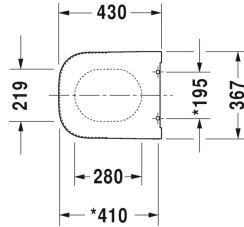

Happy D.2 Toilet seat and cover # 0064590000

Toilet seat and cover	Dimension	Weight	Order number
removable, hinges stainless steel, with slow close			
Colors			
00 White			
Variant			
inside color White, outside color White		6 lb	0064590000

All drawings contain the necessary measurements which are subject to standard tolerances. They are stated in inch & mm and are non-binding. Exact measurements, in particular for customized installation scenarios, can only be taken from the finished ceramic piece.