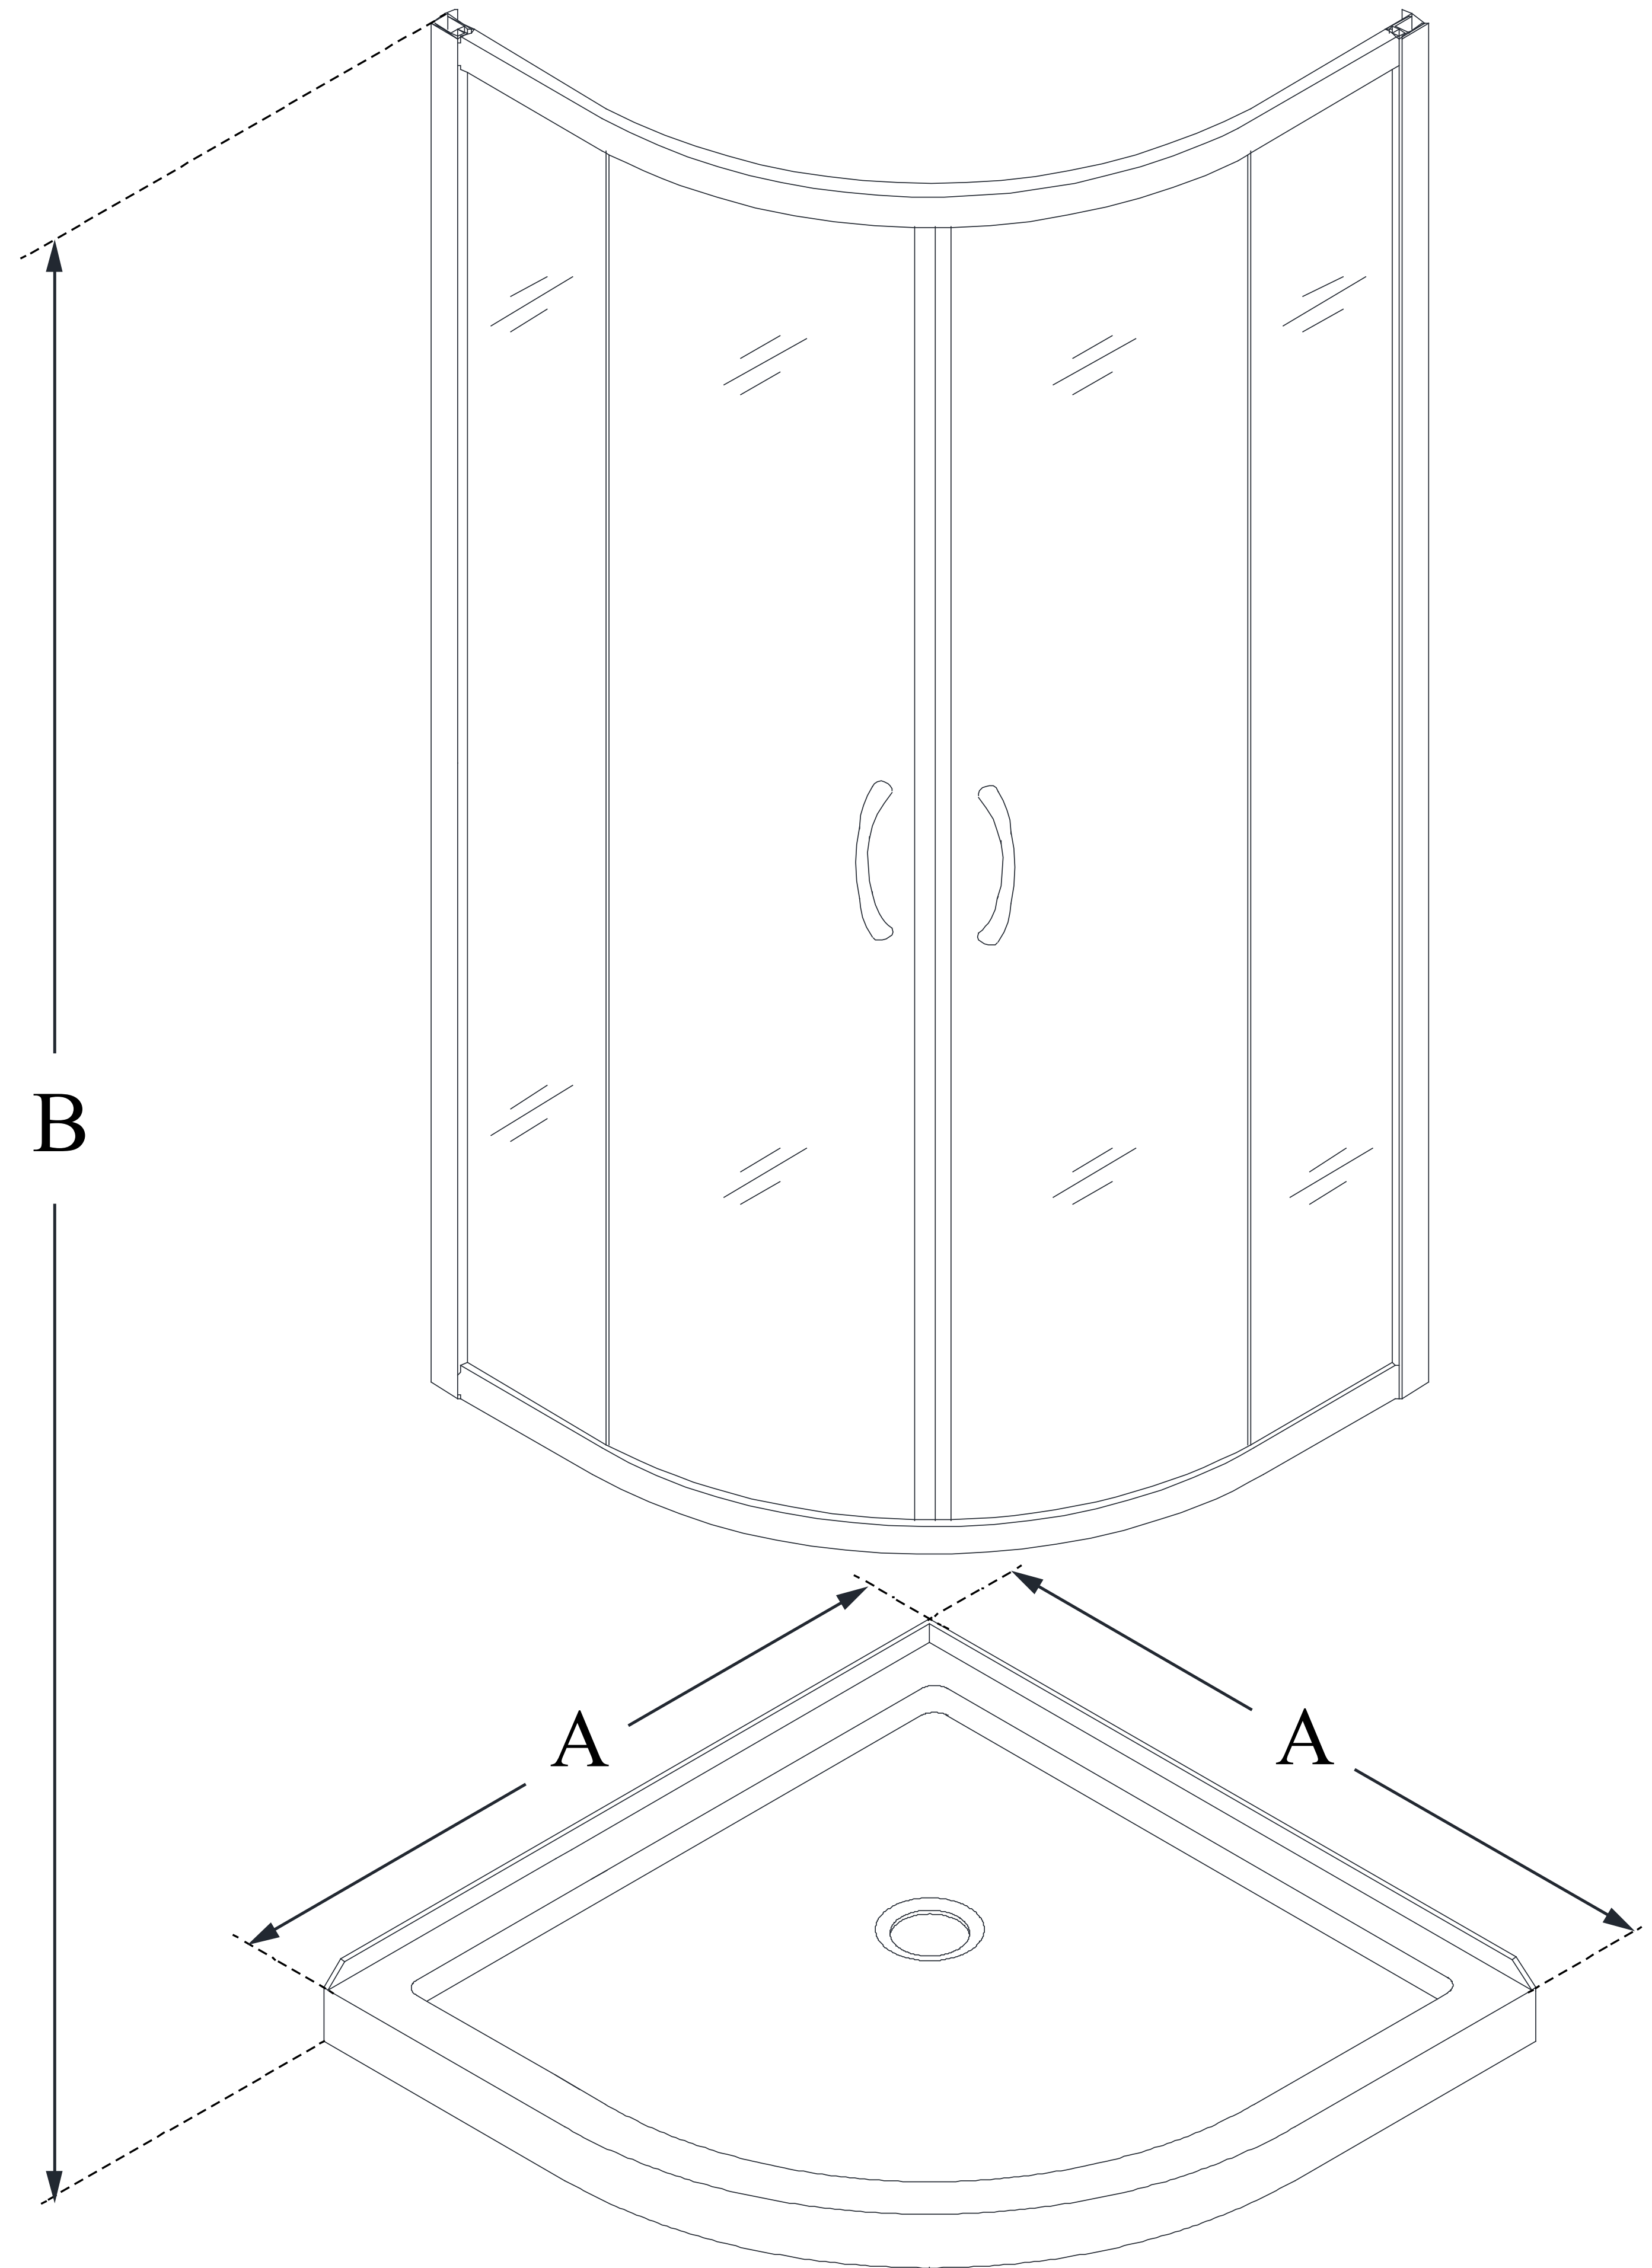

DL-6702

PRIME

DreamLine Prime 36 in. x 36 in. x 74 3/4 in. H Corner Sliding Shower Enclosure and SlimLine Shower Base Kit

KIT CONTENTS:

- SHOWER ENCLOSURE
- SHOWER BASE

CONFIGURATION DIMENSIONS:

A: 36 in.
KIT WIDTH

B: 74 3/4 in.
KIT HEIGHT

G: 36 in.
KIT DEPTH

AVAILABLE DRAIN LOCATIONS:

- CORNER

For precise drain location, please refer to the included base technical drawing

DreamLine reserves the right to update or modify the hardware or materials pictured without prior notice for the purpose of product improvement and customer satisfaction.