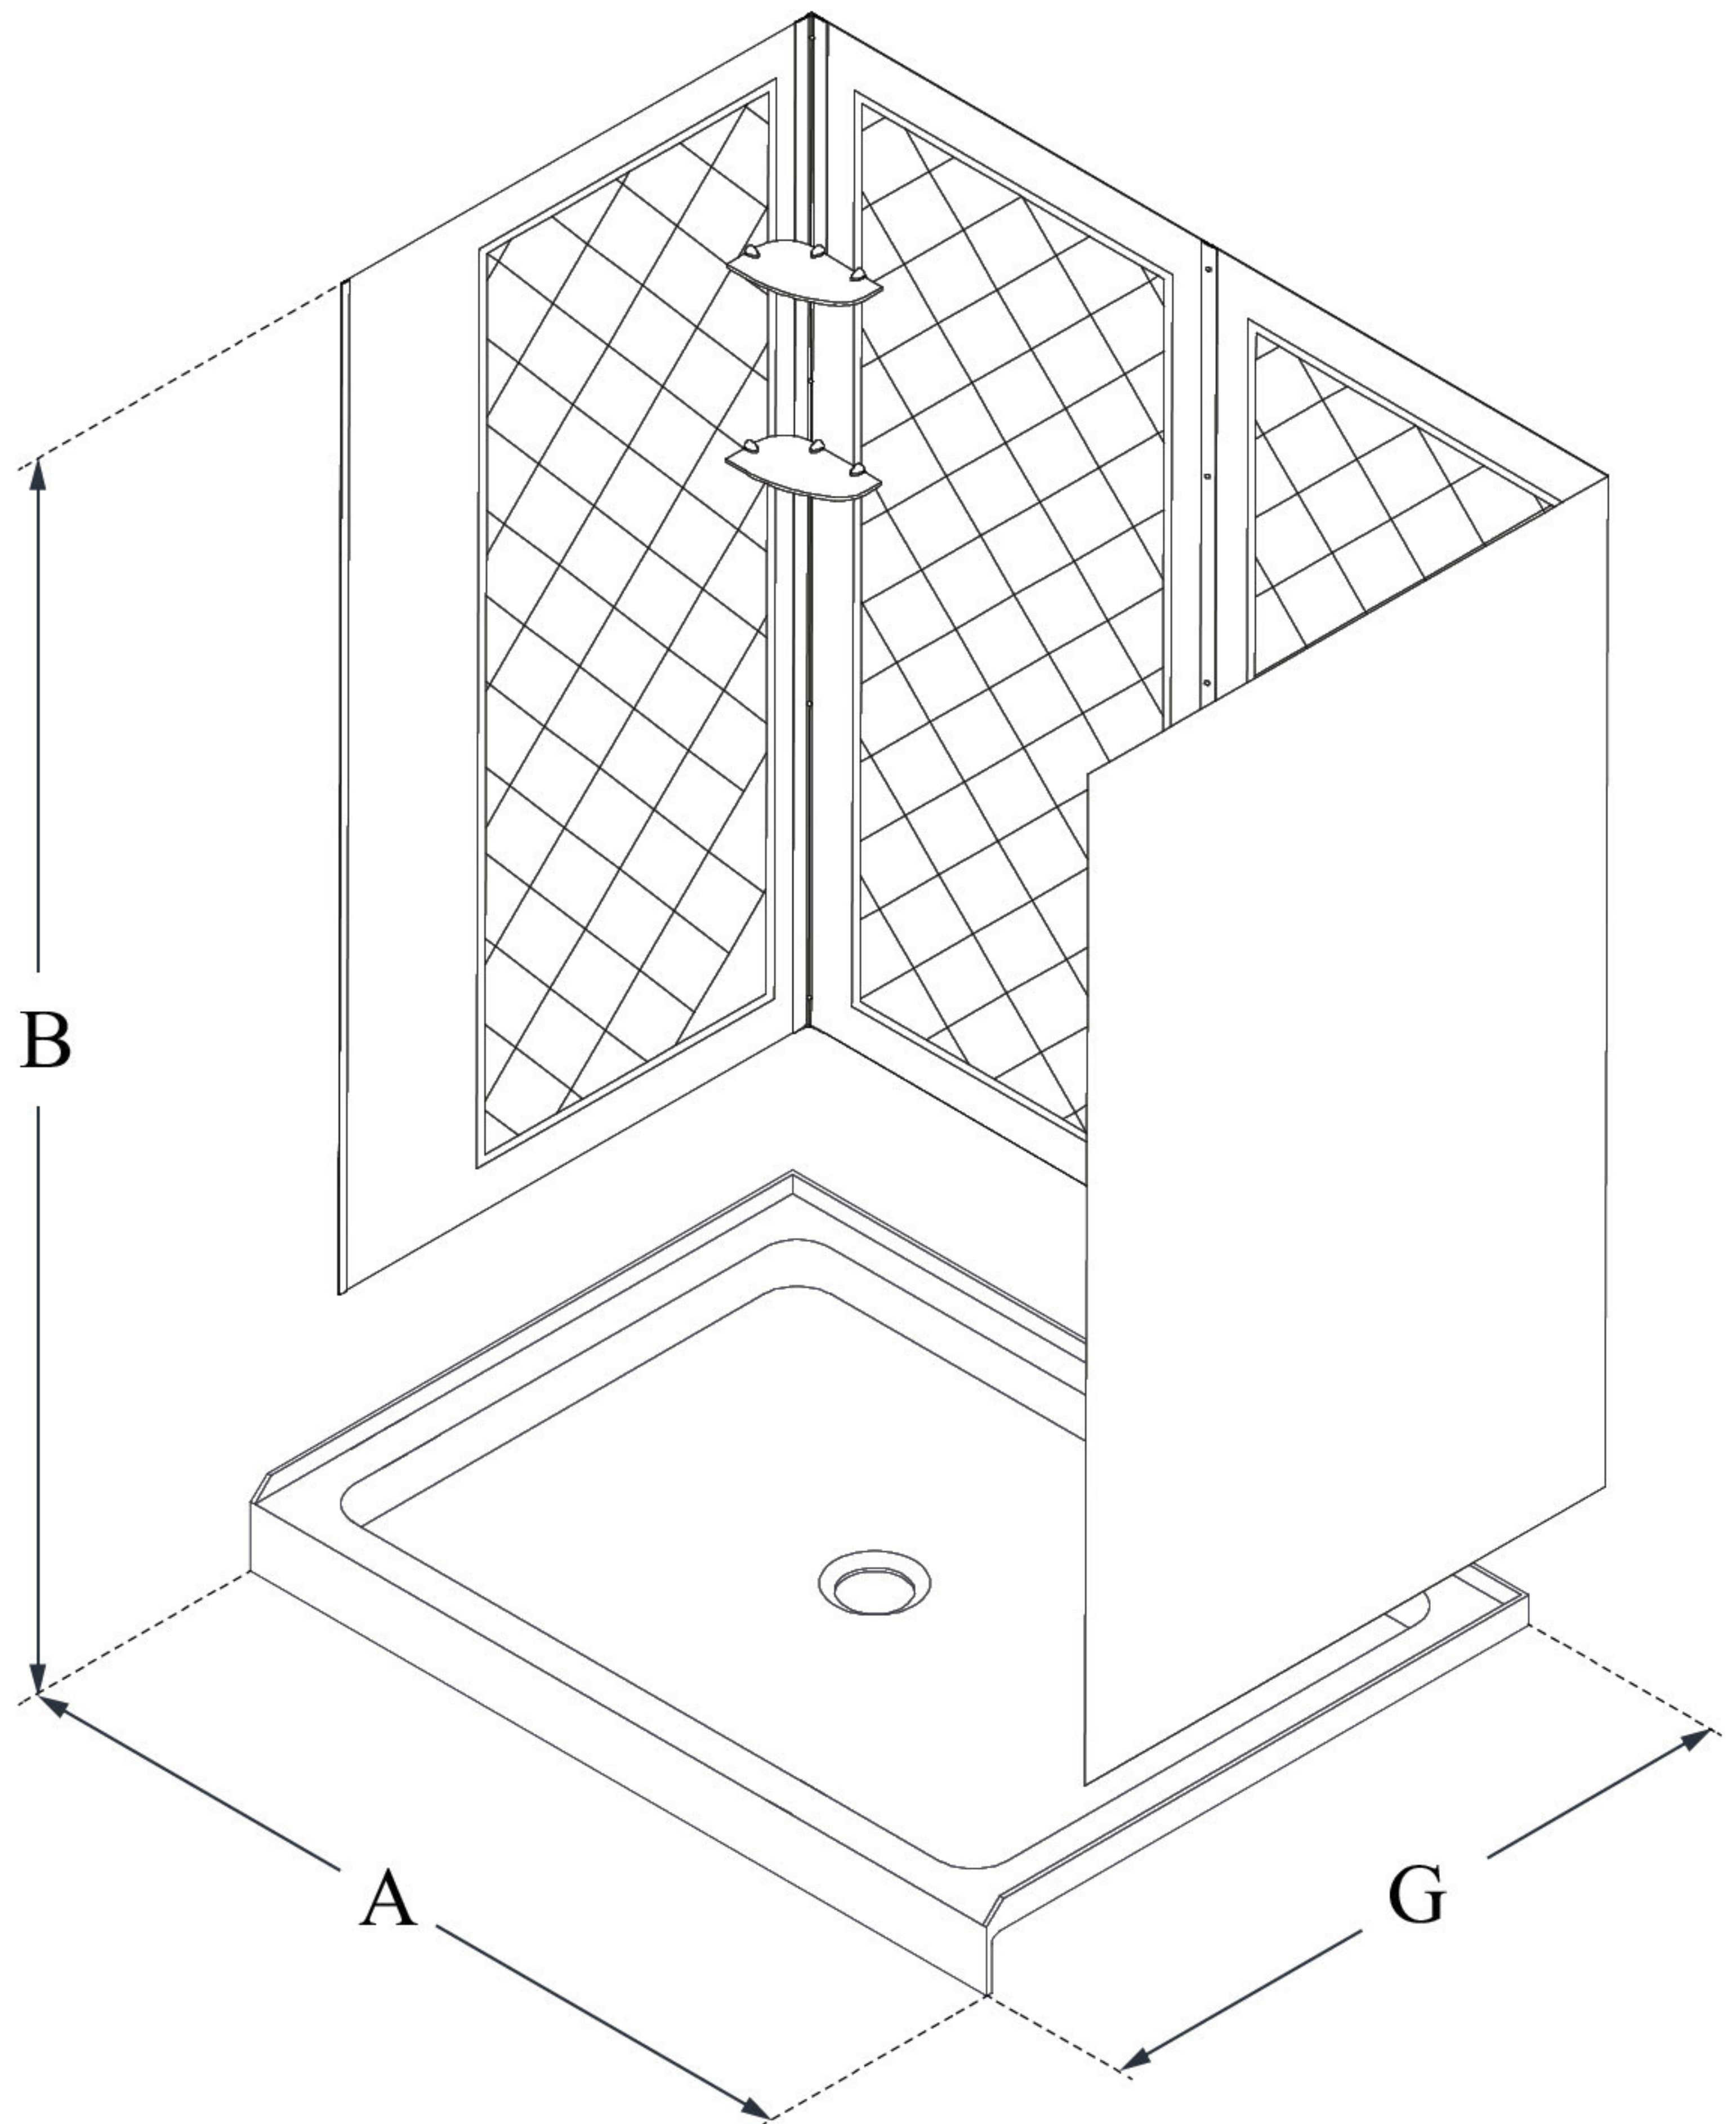

MODEL INFORMATION

DL-6195

QWALL-5

DreamLine 32 in. D x 32 in. W x 76 3/4 in. H SlimLine Single Threshold Shower Base and QWALL-5 Acrylic Backwall Kit

KIT CONTENTS:

- SHOWER BASE
- QWALL BACKWALLS

CONFIGURATION DIMENSIONS:

A: 32"
KIT WIDTH

B: 76 3/4"
KIT HEIGHT

G: 32"
KIT DEPTH

AVAILABLE DRAIN LOCATIONS:

- CENTER

For precise drain location, please refer to the included base technical drawing

DreamLine reserves the right to update or modify the hardware or materials pictured without prior notice for the purpose of product improvement and customer satisfaction.