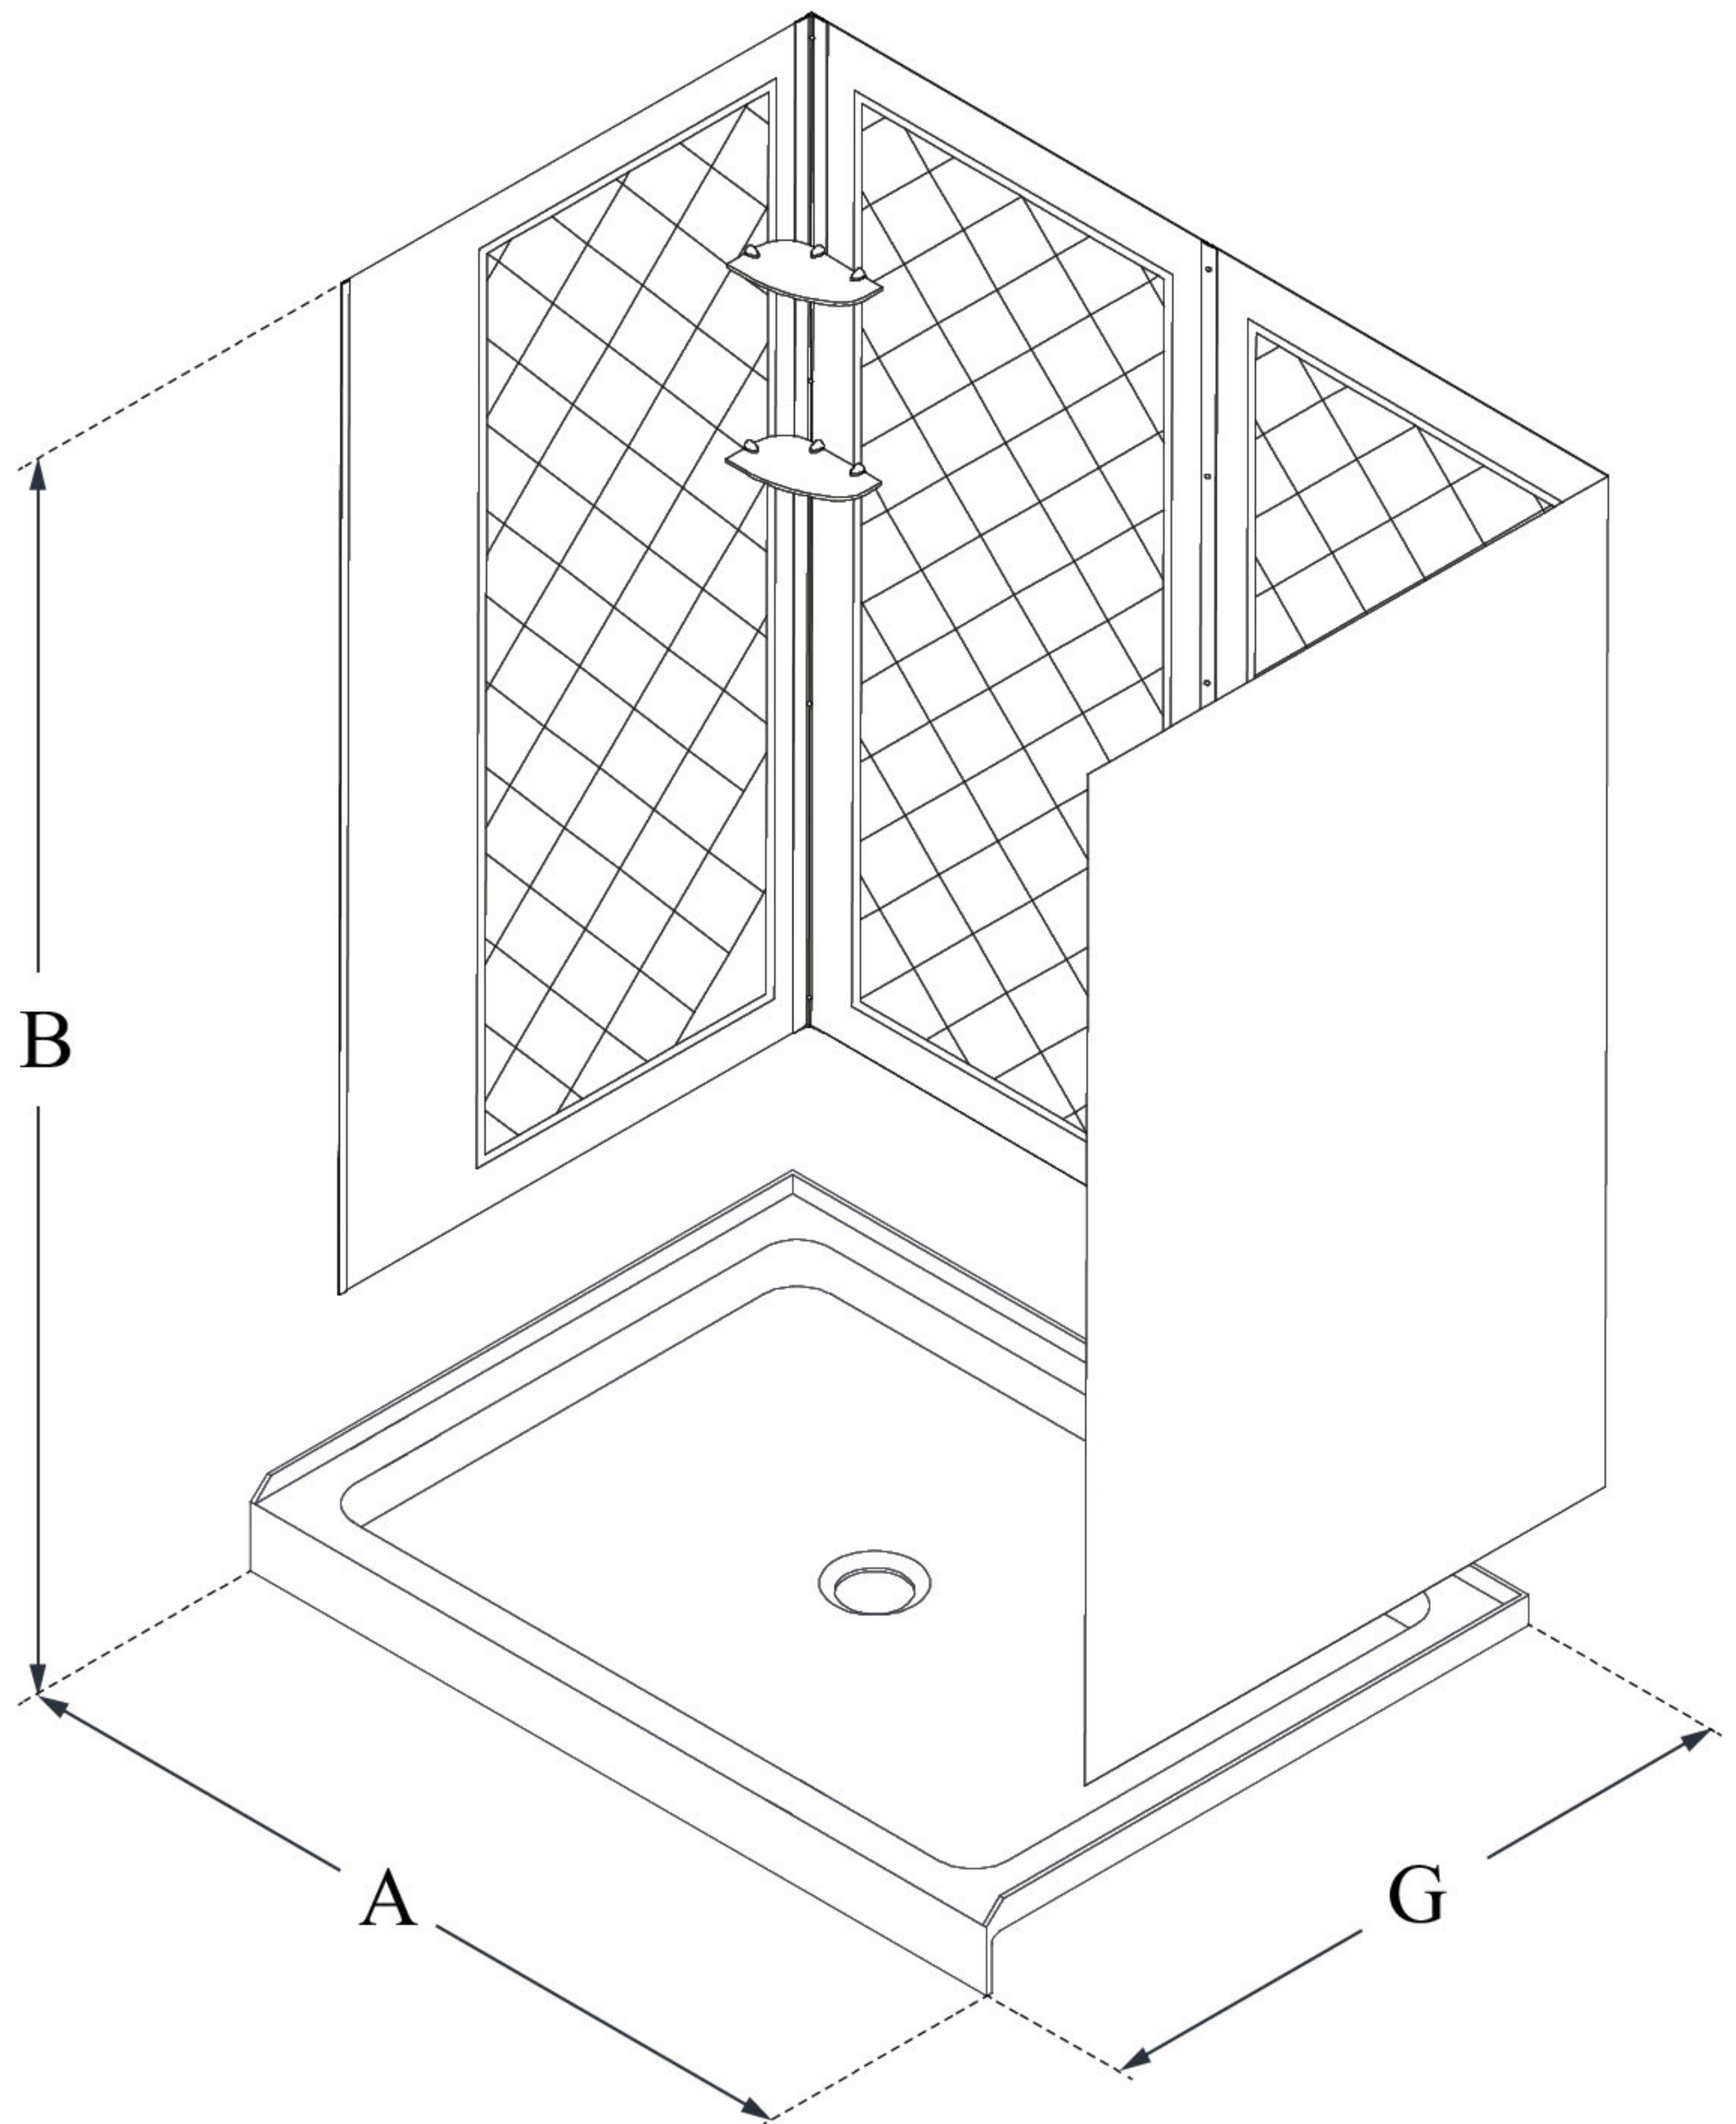

MODEL INFORMATION

DL-6194

QWALL-5

DreamLine 36 in. D x 36 in. W x 76 3/4 in. H SlimLine Single Threshold Shower Base and QWALL-5 Acrylic Backwall Kit

KIT CONTENTS:

- SHOWER BASE
- QWALL BACKWALLS

CONFIGURATION DIMENSIONS:

A: 36"
KIT WIDTH

B: 76 3/4"
KIT HEIGHT

G: 36"
KIT DEPTH

AVAILABLE DRAIN LOCATIONS:

- CENTER

For precise drain location, please refer to the included base technical drawing

DreamLine reserves the right to update or modify the hardware or materials pictured without prior notice for the purpose of product improvement and customer satisfaction.