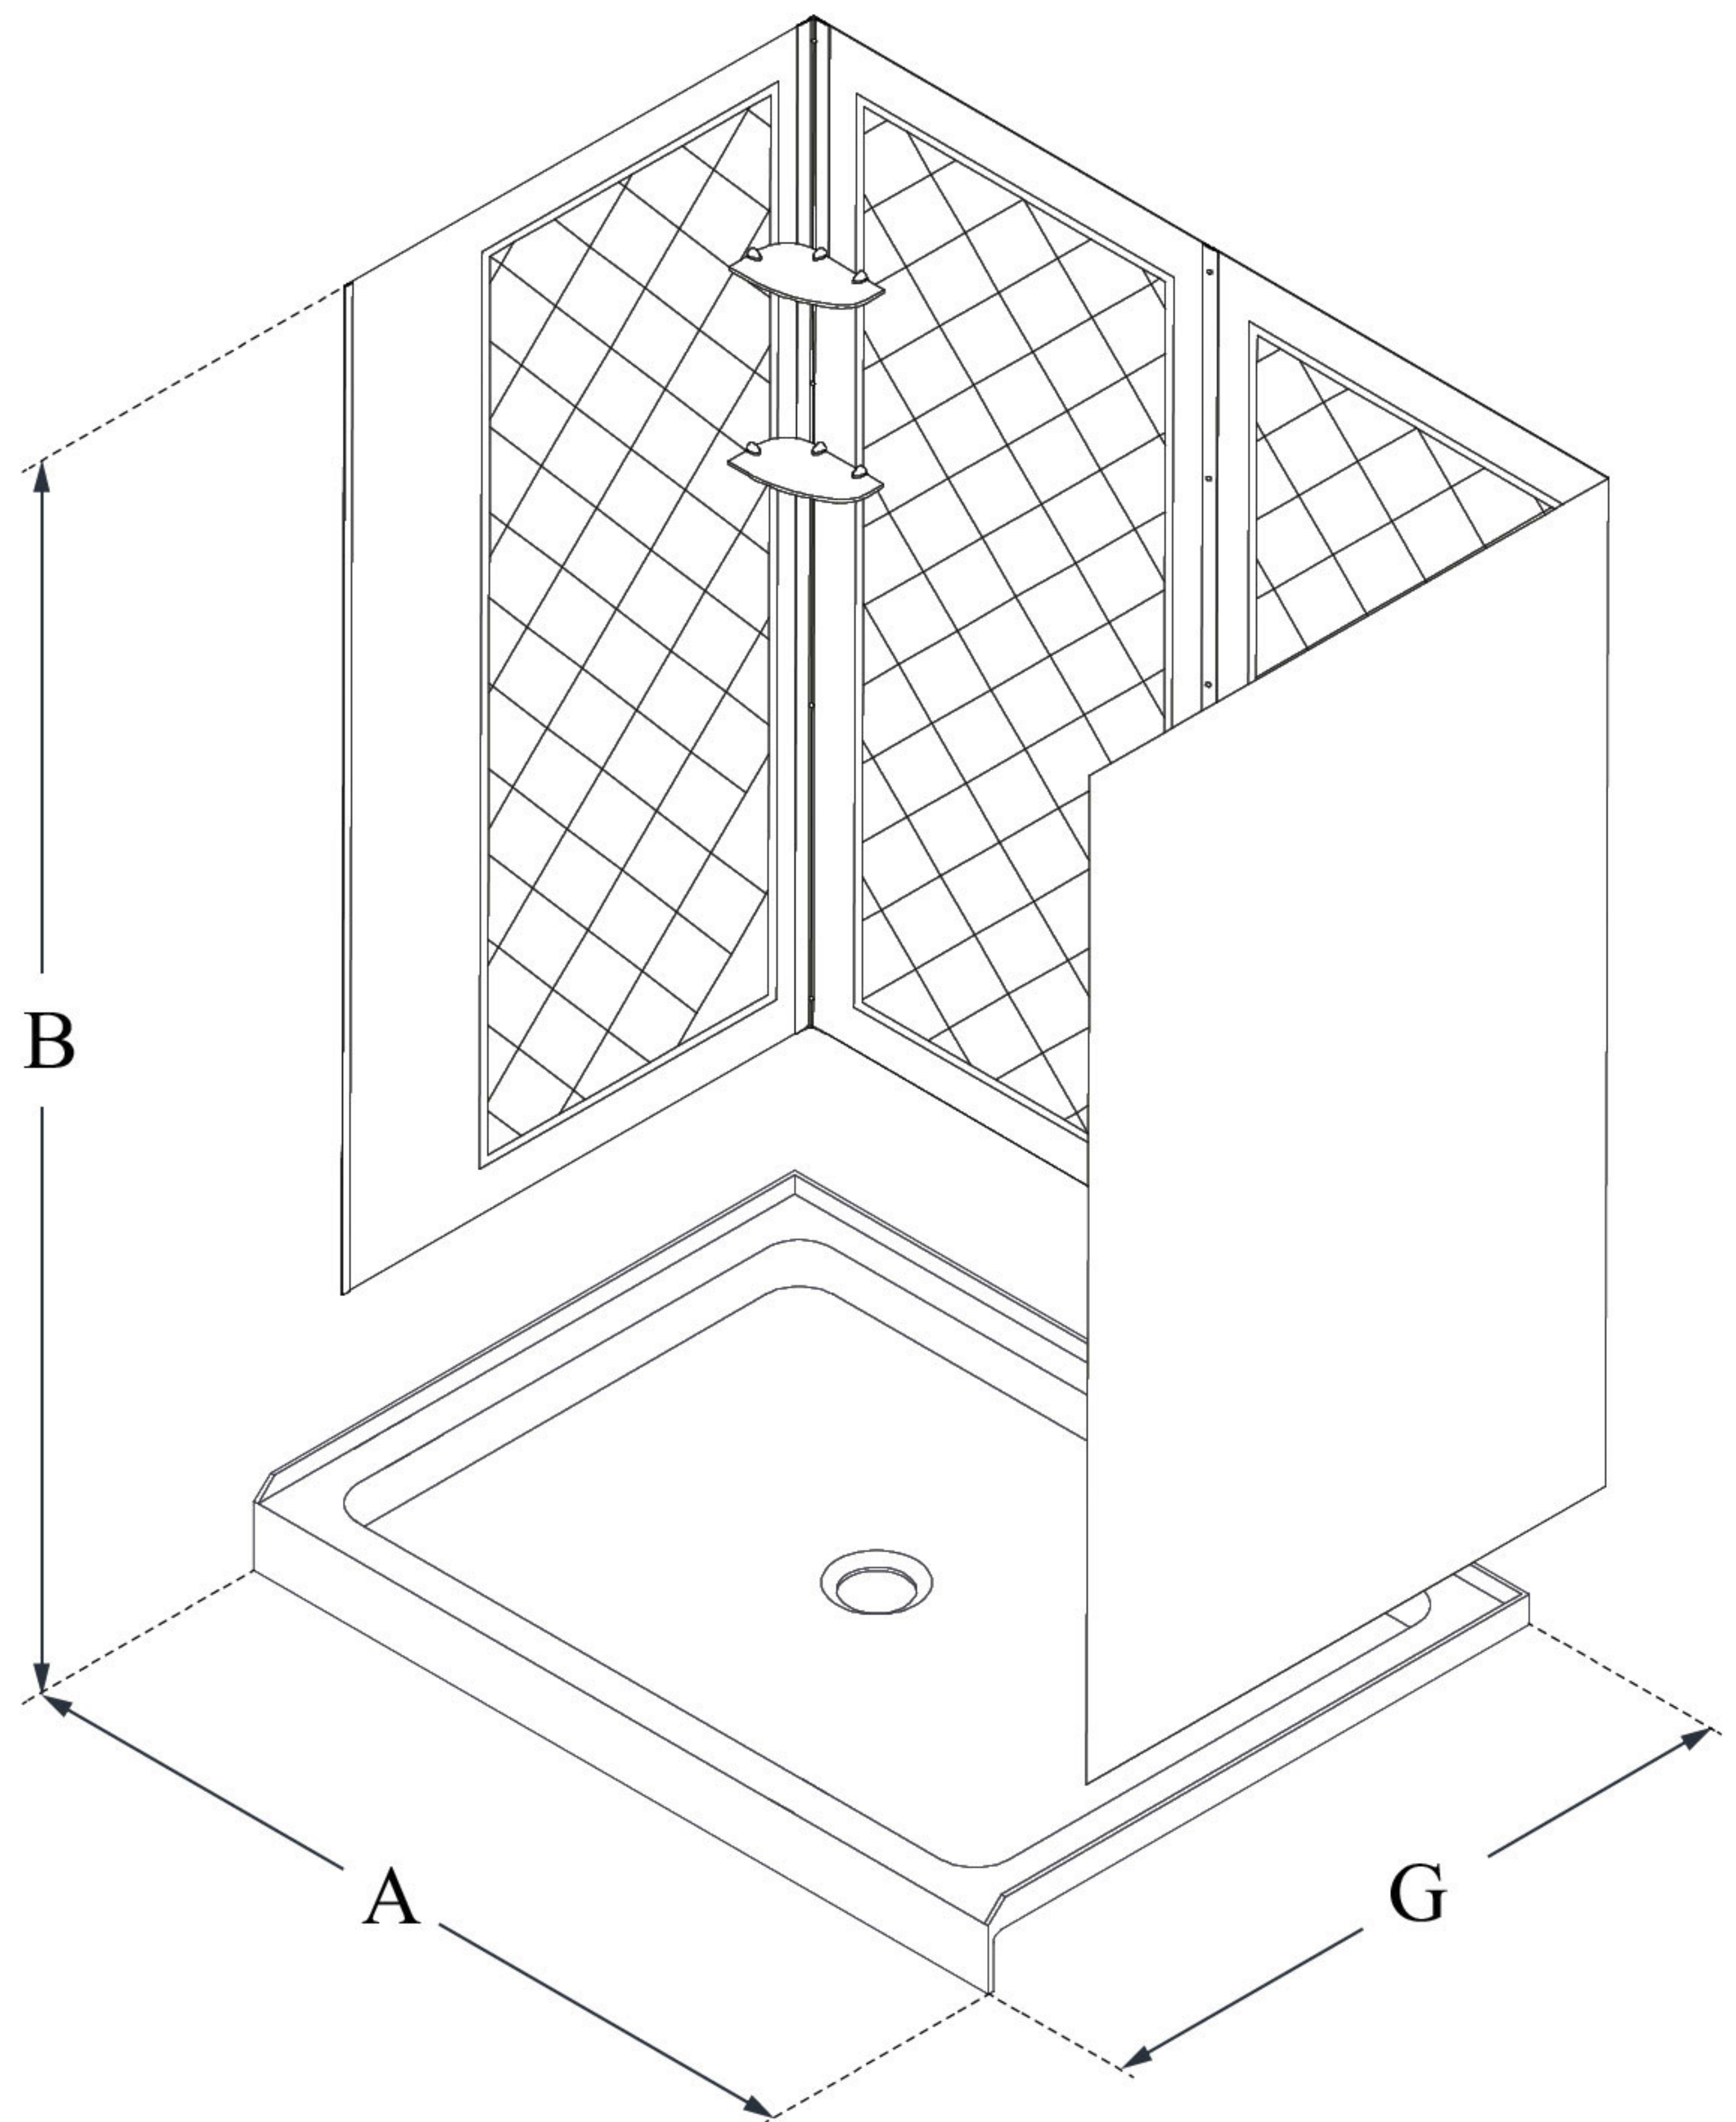

MODEL INFORMATION

DL-6192

QWALL-5

DreamLine 36 in. D x 60 in. W x 76 3/4 in. H SlimLine Single Threshold Shower Base and QWALL-5 Acrylic Backwall Kit

KIT CONTENTS:

- SHOWER BASE
- QWALL BACKWALLS

CONFIGURATION DIMENSIONS:

A: 60"
KIT WIDTH

B: 76 3/4"
KIT HEIGHT

G: 36"
KIT DEPTH

AVAILABLE DRAIN LOCATIONS:

- CENTER
- LEFT
- RIGHT

For precise drain location, please refer to the included base technical drawing

DreamLine reserves the right to update or modify the hardware or materials pictured without prior notice for the purpose of product improvement and customer satisfaction.