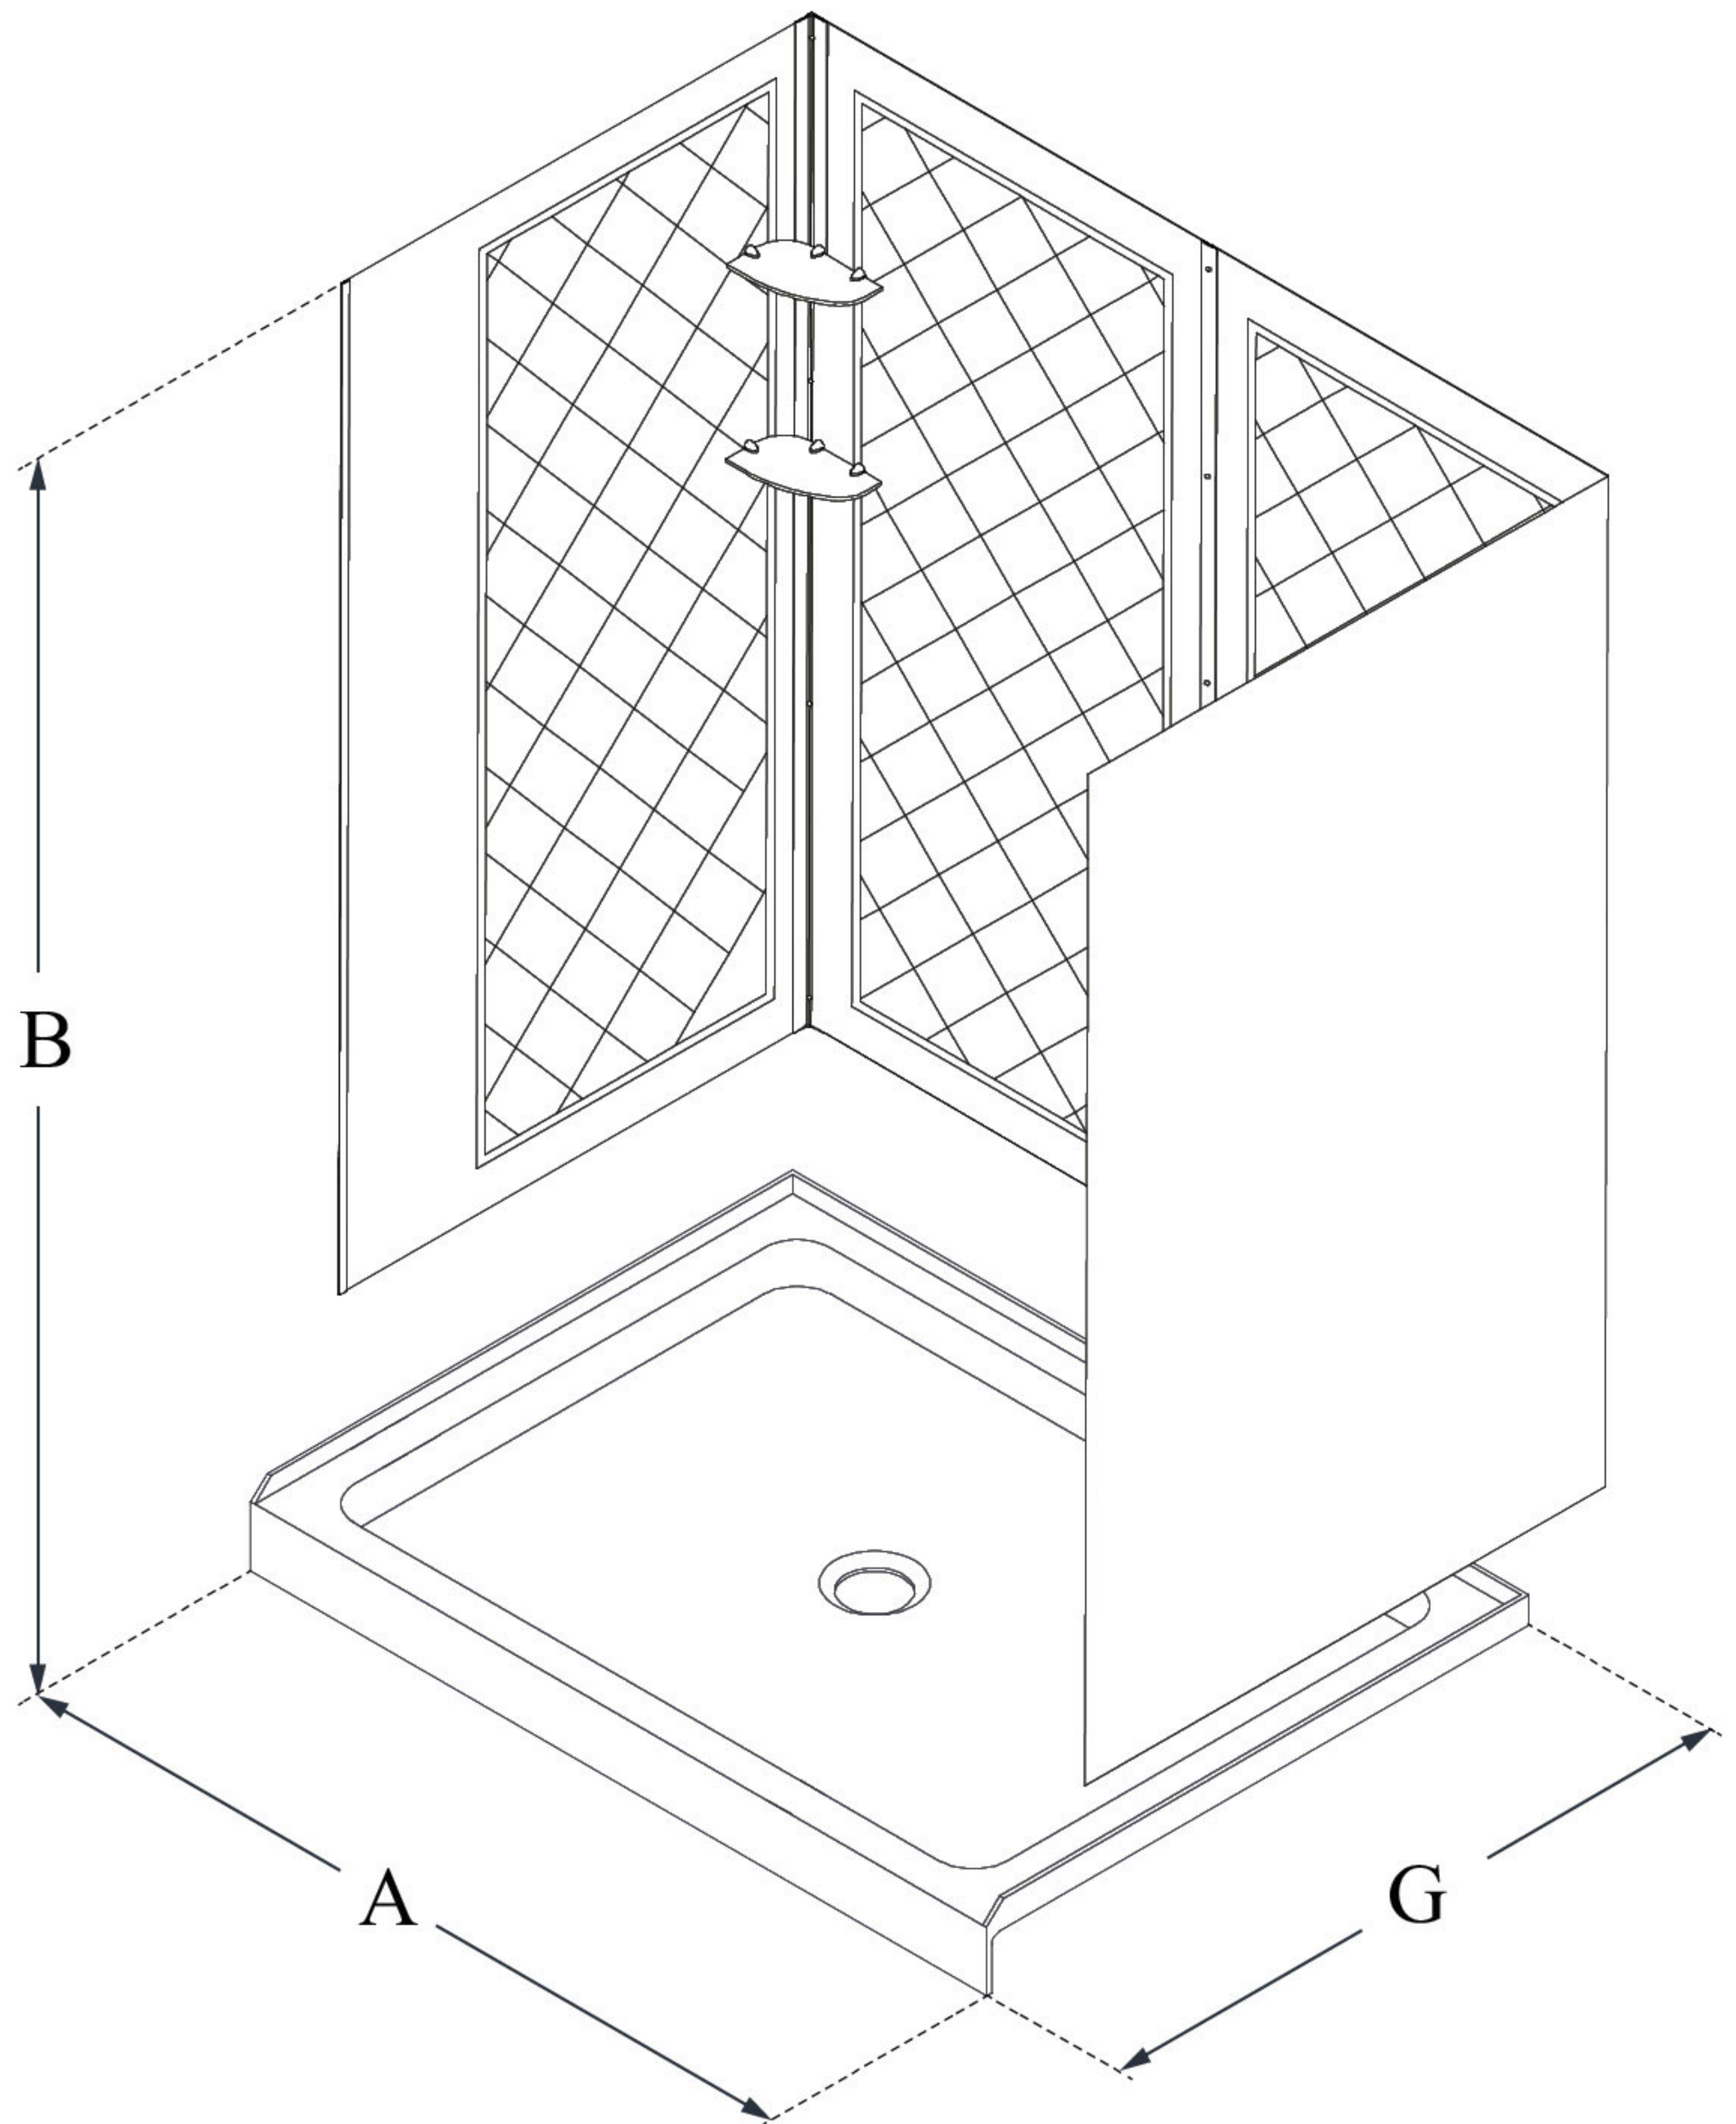

MODEL INFORMATION

DL-6190

QWALL-5

DreamLine 32 in. D x 60 in. W x 76 3/4 in. H SlimLine Single Threshold Shower Base and QWALL-5 Acrylic Backwall Kit

KIT CONTENTS:

- SHOWER BASE
- QWALL BACKWALLS

CONFIGURATION DIMENSIONS:

A: 60"
KIT WIDTH

B: 76 3/4"
KIT HEIGHT

G: 32"
KIT DEPTH

AVAILABLE DRAIN LOCATIONS:

- CENTER
- LEFT
- RIGHT

For precise drain location, please refer to the included base technical drawing

DreamLine reserves the right to update or modify the hardware or materials pictured without prior notice for the purpose of product improvement and customer satisfaction.