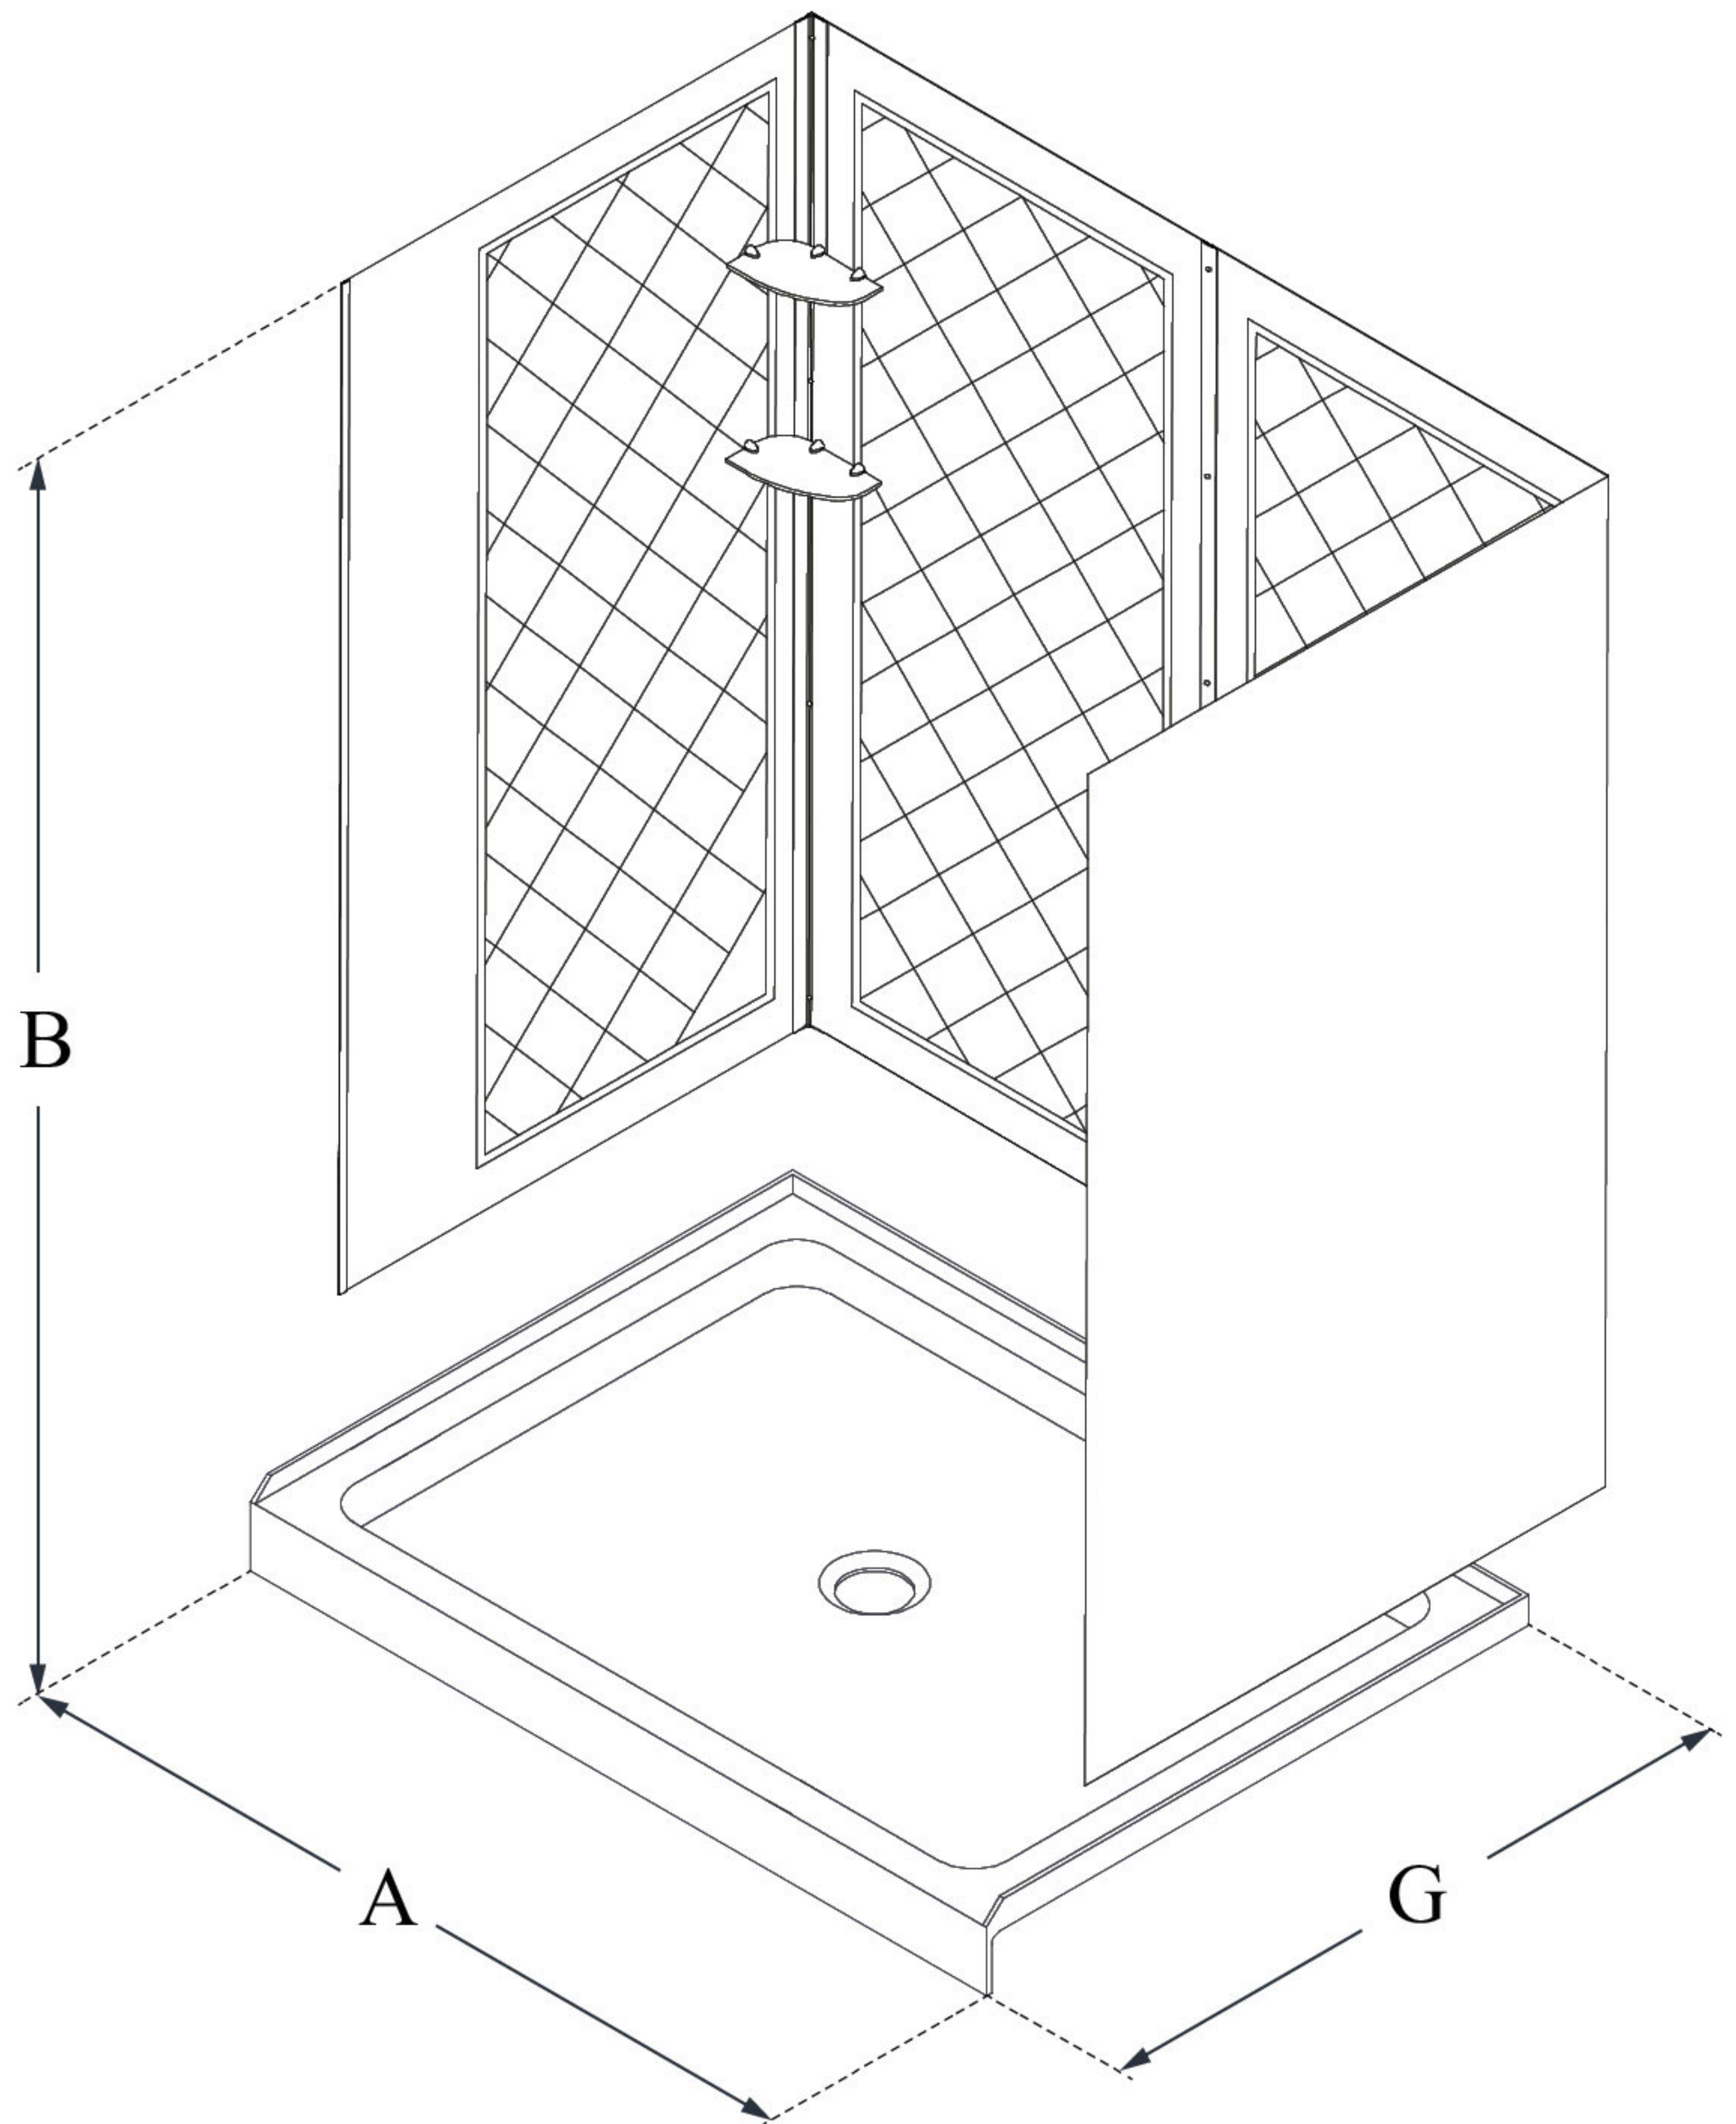

MODEL INFORMATION

DL-6189

QWALL-5

DreamLine 30 in. D x 60 in. W x 76 3/4 in. H SlimLine Single Threshold Shower Base and QWALL-5 Acrylic Backwall Kit

KIT CONTENTS:

- SHOWER BASE
- QWALL BACKWALLS

CONFIGURATION DIMENSIONS:

A: 60"
KIT WIDTH

B: 76 3/4"
KIT HEIGHT

G: 30"
KIT DEPTH

AVAILABLE DRAIN LOCATIONS:

- CENTER
- LEFT
- RIGHT

For precise drain location, please refer to the included base technical drawing

DreamLine reserves the right to update or modify the hardware or materials pictured without prior notice for the purpose of product improvement and customer satisfaction.